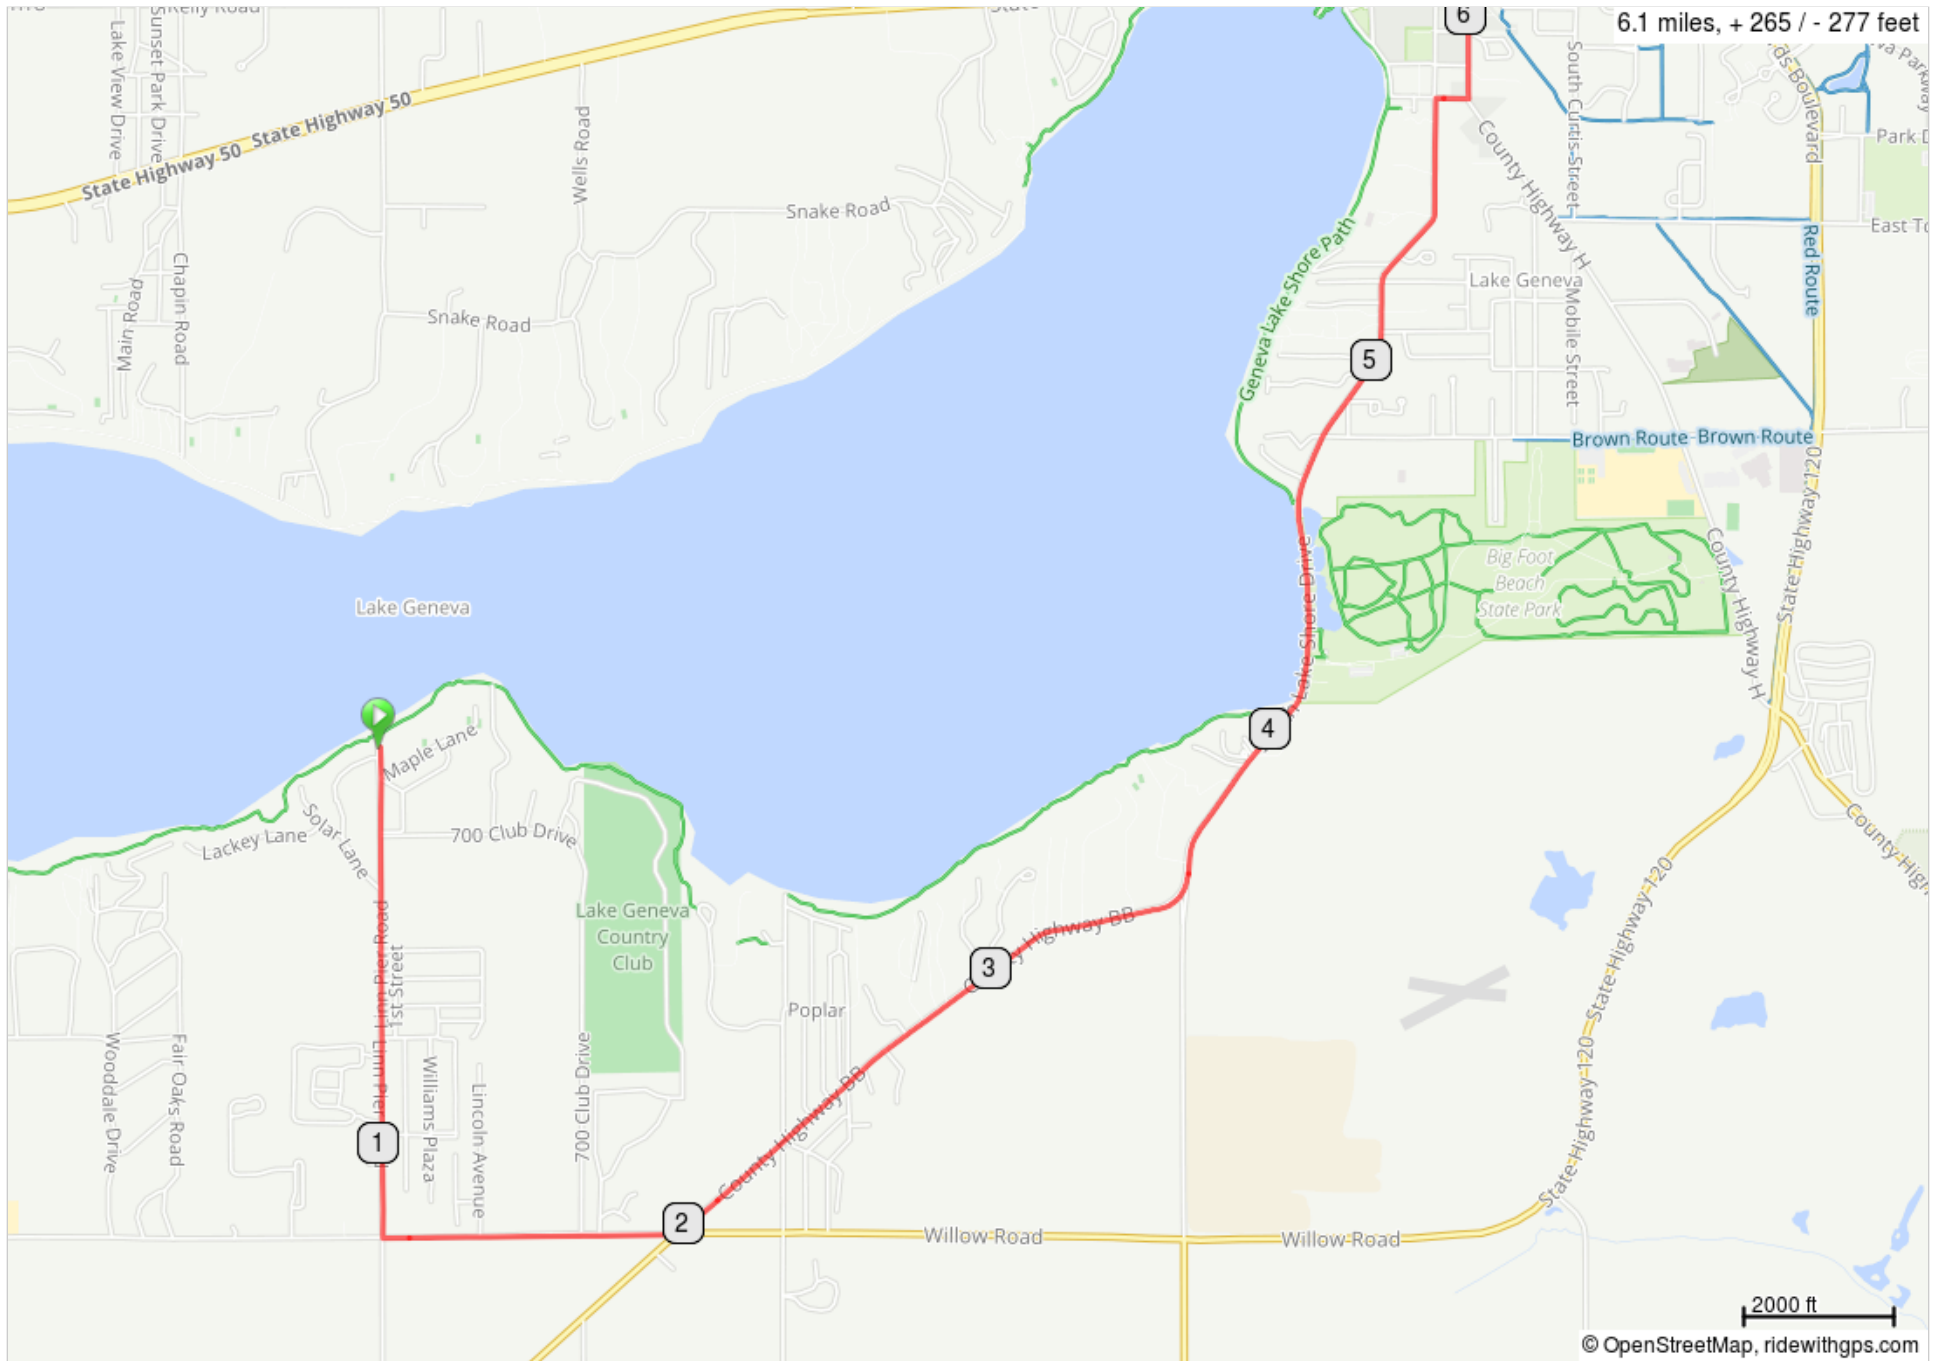

Joni's Diner

Joni's Diner

Next	Dist	Type	Note
0.1	0.0		Start of route
1.1	0.1		Start 1885 Linn Rd
0.7	1.2		L onto S Lake Shore Dr
3.7	2.0		Slight L to stay on S Lake Shore Dr
0.1	5.7		R onto Campbell St
0.3	5.8		L onto S Wells St
0.0	6.1		Arrive Joni's Diner 111 Wells St
0.0	6.1		End of route

6.1 miles. +265/-277 feet