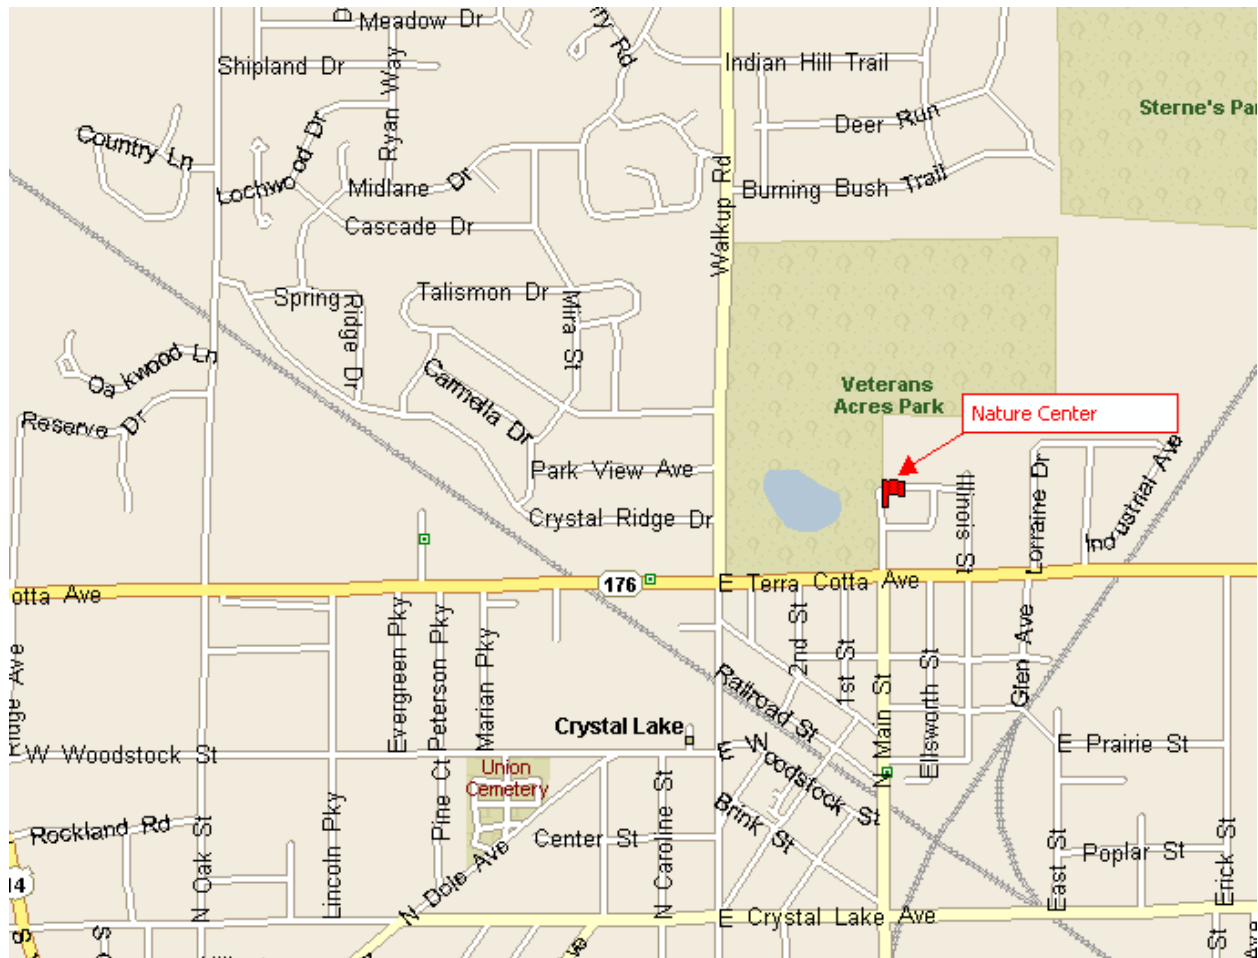

VETERAN ACRES – DIRECTIONS, MAP & RESTAURANT

**Veteran Acres
Sterne's Woods
Nature Center
330 North Main Street
Crystal Lake, IL**

**Around the Clock Restaurant
5011 Northwest Highway
Crystal Lake, IL**