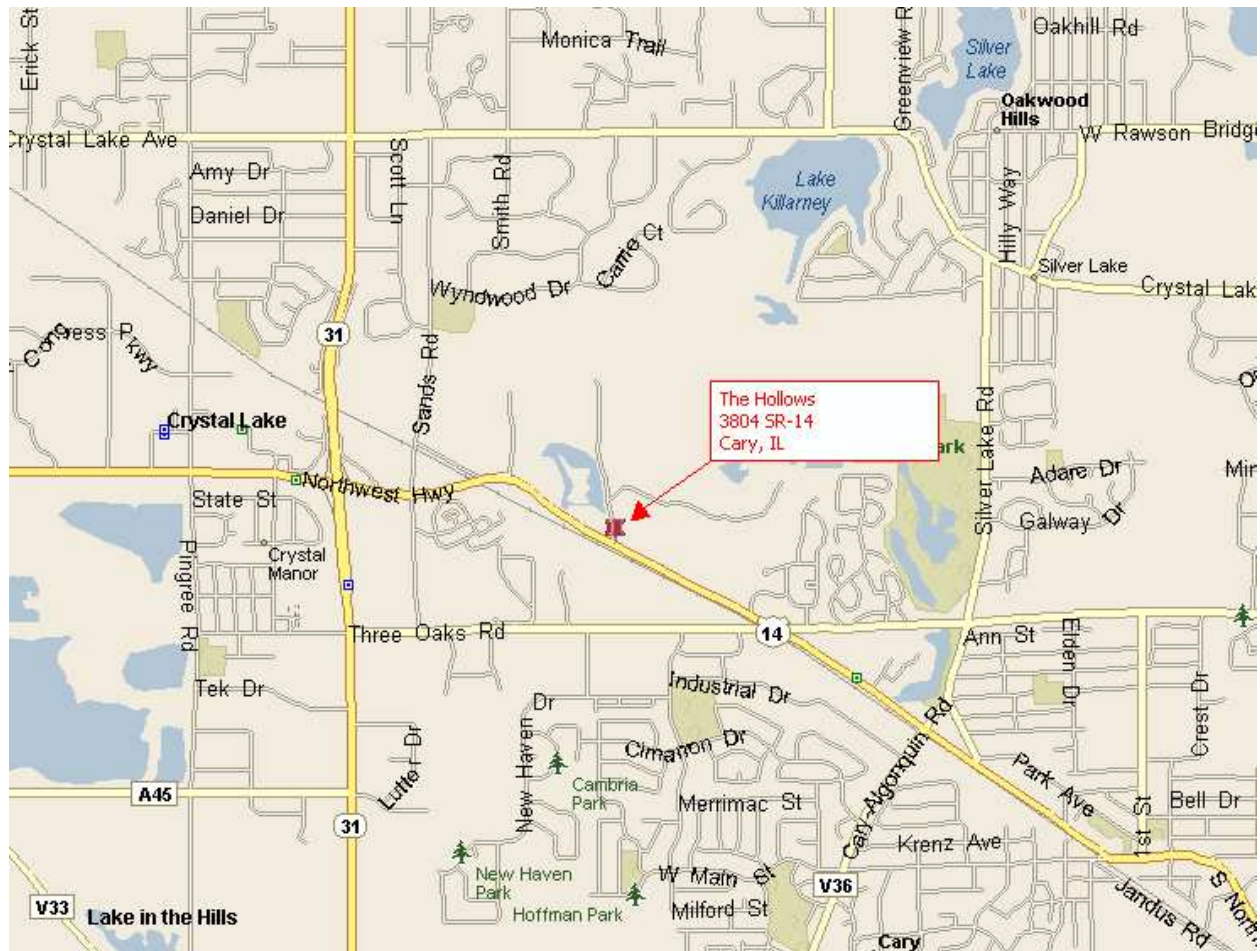

THE HOLLOWES – DIRECTIONS, MAP & RESTAURANT

The Hollows
3804 Rt. 14
Cary, IL
Main Parking Lot (1st parking lot)

Around the Clock Restaurant
5011 Northwest Highway
Crystal Lake, IL