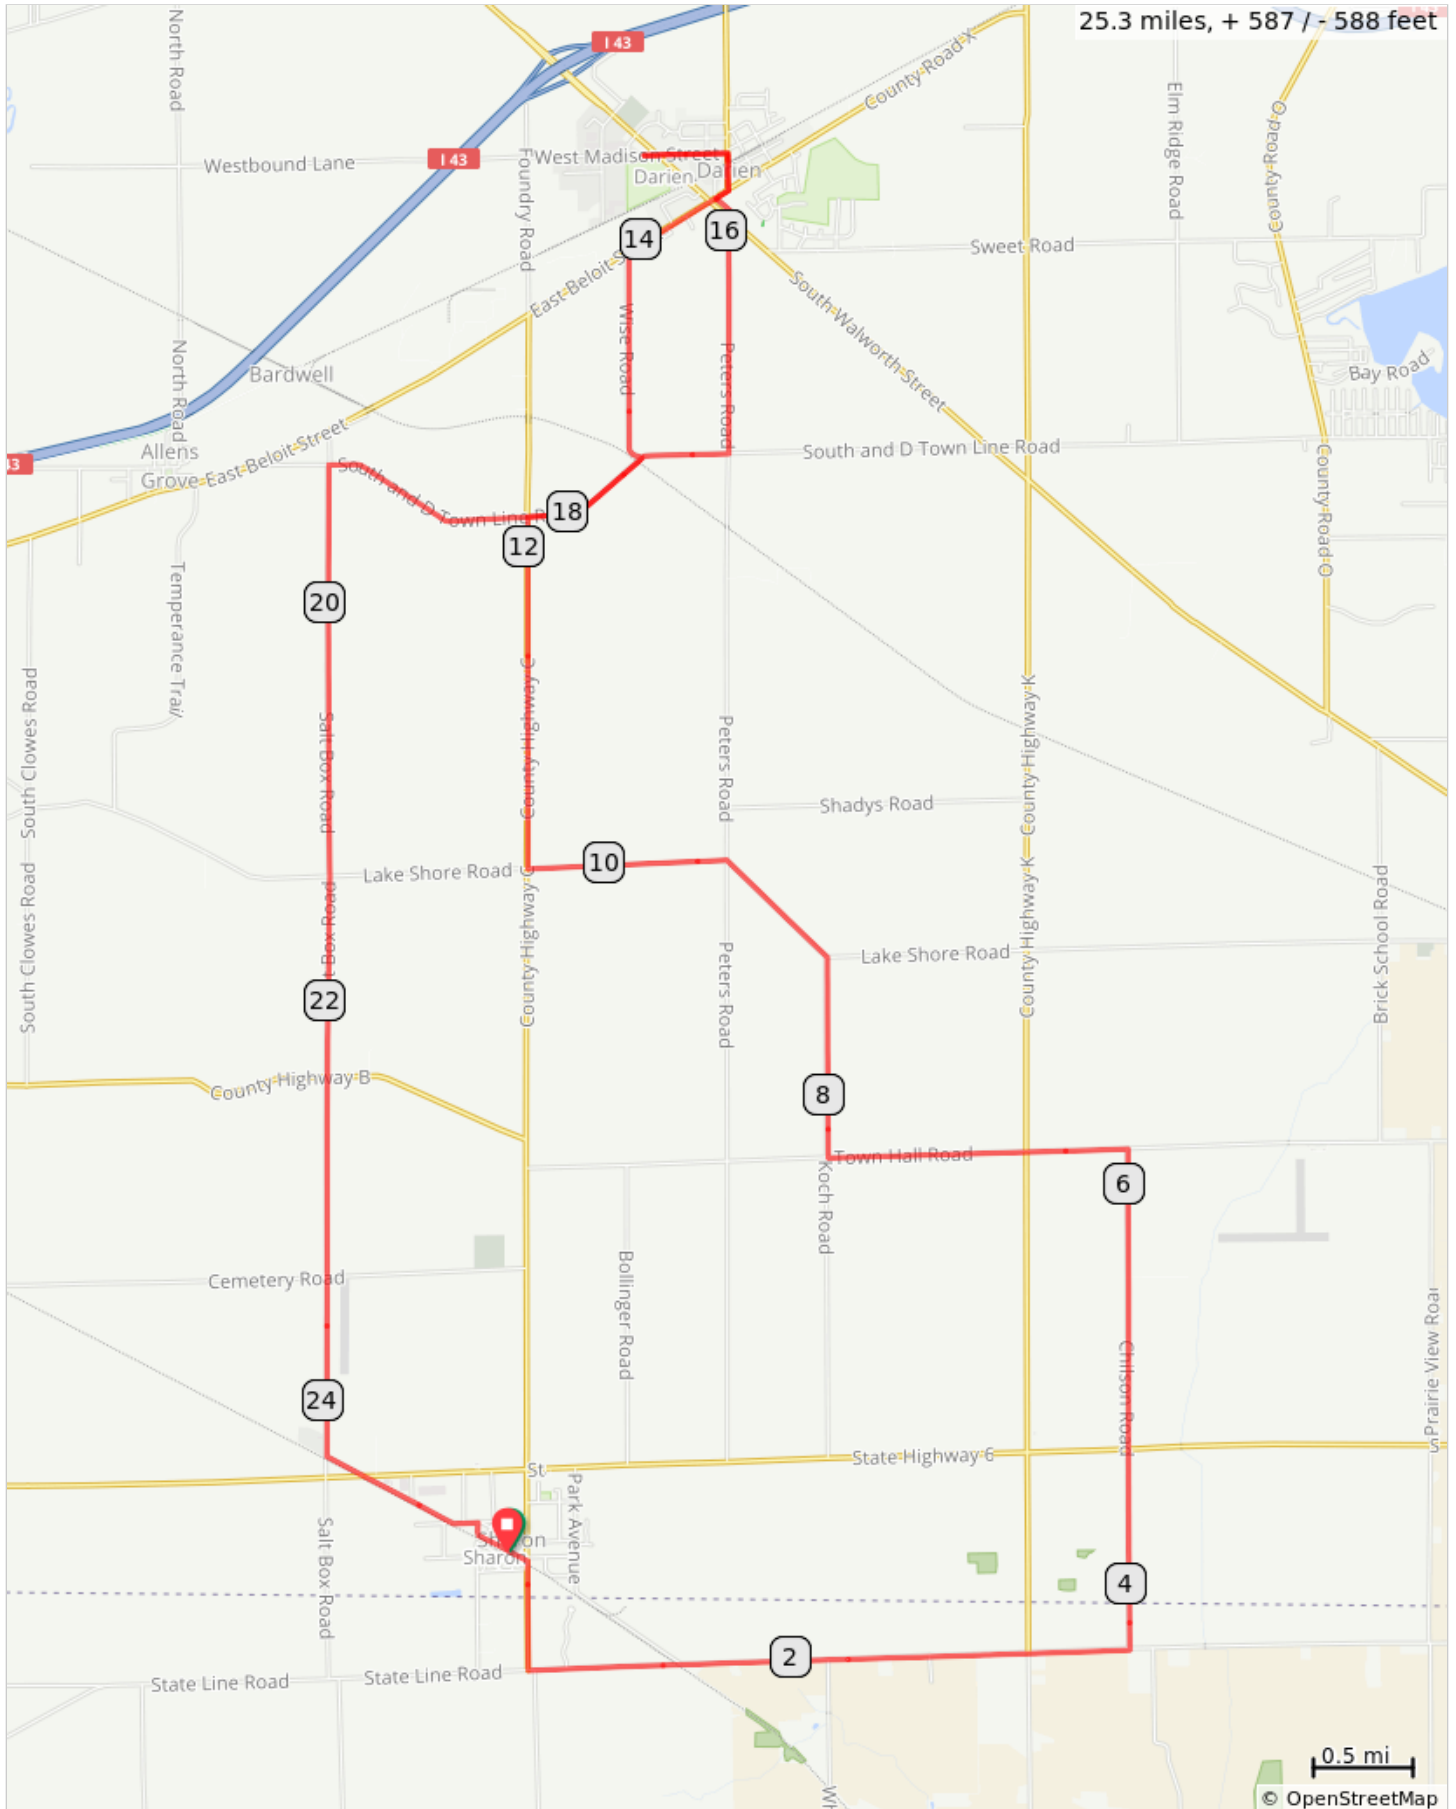

Darien cornfest 2019 26 Mi

Darien cornfest 2019 26 Mi

Next	Dist	Type	Note
0.0	0.0	📍	Start of route
0.1	0.0	←	L onto North St
0.6	0.1	→	R onto Martin St
3.0	0.7	←	L onto State Line Rd
2.5	3.7	←	L onto Chilson Rd
1.5	6.2	←	L onto Town Hall Rd
1.0	7.7	→	R onto Koch Rd
0.7	8.7	←	L onto Lake Shore Rd
1.0	9.4	←	L to stay on Lake Shore Rd
1.8	10.4	→	R onto Co Hwy C
0.7	12.2	→	R onto S and D Town Line Rd
0.1	12.8	←	L toward Wise Rd
1.0	12.9	↑	Continue onto Wise Rd
0.6	13.9	→	R onto W Beloit St
0.2	14.5	←	L onto Wisconsin St
0.3	14.7	←	L onto W Madison St
0.1	15.0	<i>i</i>	Cross HWY 14
0.4	15.1	←	L into West Park - Cornfest
0.2	15.5	→	R onto Wisconsin St
0.1	15.7	→	R onto W Beloit St
0.1	15.8	←	L onto Park St
0.0	15.9	←	Cross HWY 14 (Walworth St)
0.2	15.9	→	Continue onto Sharon St
0.9	16.2	↑	Continue onto Peters Rd
2.2	17.1	→	R onto S and D Town Line Rd
5.0	19.3	←	L onto Salt Box Rd
0.7	24.3	←	Salt Box Rd turns L and becomes New Factory Rd

24.3 miles. +564/-578 feet

Next	Dist	Type	Note
0.1	25.0	↑	Continue onto Seymour St
0.1	25.1	→	R onto Prairie St
0.2	25.2	←	Prairie St turns L and becomes North St
0.0	25.3	📍	End of route

1.1 miles. +8/-1 feet