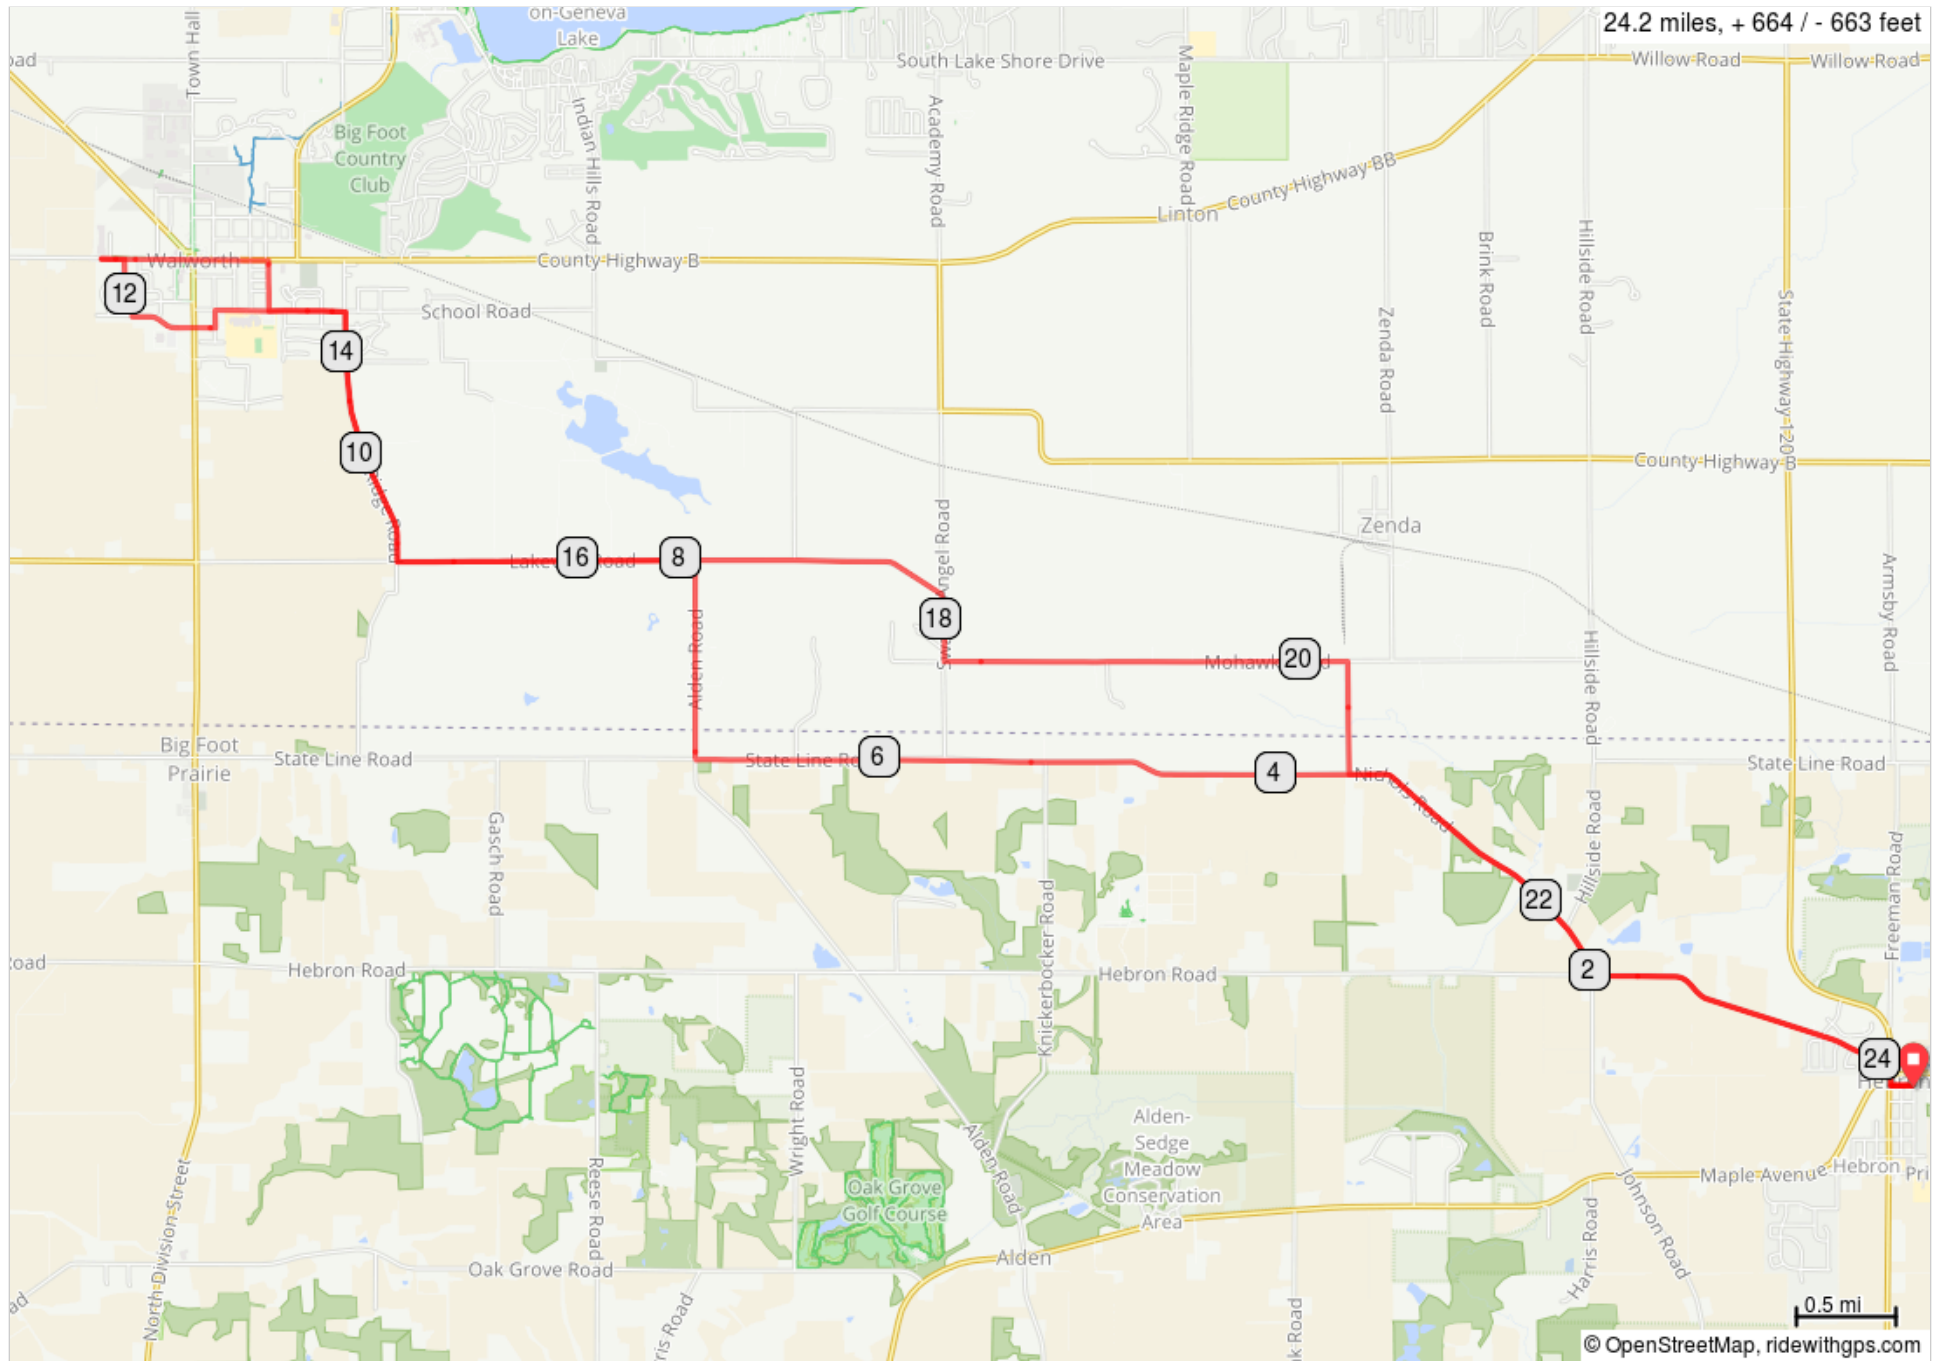

# Walworth Condiment Ride 24 Mi

24.2 miles, + 664 / - 663 feet

## Walworth Condiment Ride 24 Mi

Next	Dist	Type	Note
0.0	0.0	▶	Start of route
0.9	0.0	←	Start L on Prairie Ave
1.1	0.9	↑	Continue onto Hebron Rd
3.0	2.0	→	R onto Nichols Rd
1.9	5.0	□	Becomes Stateline Rd
1.0	6.9	→	R onto Alden Rd
1.5	7.9	←	L onto Lakeville Rd
1.3	9.4	→	R onto Ridge Rd
0.7	10.7	←	L onto Devils Ln
0.1	11.4	←	L onto Randolph St
0.1	11.5	→	R onto Fairview Dr
0.3	11.6	↑	Cross HWY 14(Main St)
0.3	11.9	→	R onto Windmill Ln
0.1	12.2	←	L onto Beloit St
0.1	12.3	□	Rest Stop at Toynton Park
0.3	12.4	→	R on Beloit Rd 12.3 Mi
0.4	12.8	↑	Continue onto Kenosha St
0.3	13.1	→	R onto Read St
0.4	13.4	←	L onto Devils Ln
1.3	13.8	→	R onto Ridge Rd
2.8	15.1	←	L onto Lakeville Rd
0.3	17.9	→	R onto Swamp Angel Rd
2.0	18.2	←	L onto Mohawk Rd
0.6	20.2	→	R onto Bissell Rd
1.7	20.8	←	L onto Nichols Rd
1.1	22.4	←	L onto Hebron Rd

22.4 miles. +636/-625 feet

Next	Dist	Type	Note
0.5	23.6	↑	Continue onto Bigelow Ave
0.1	24.0	→	R onto Main St
0.1	24.1	←	L onto Prairie Ave
0.0	24.2	▣	End of route

1.8 miles. +20/-16 feet