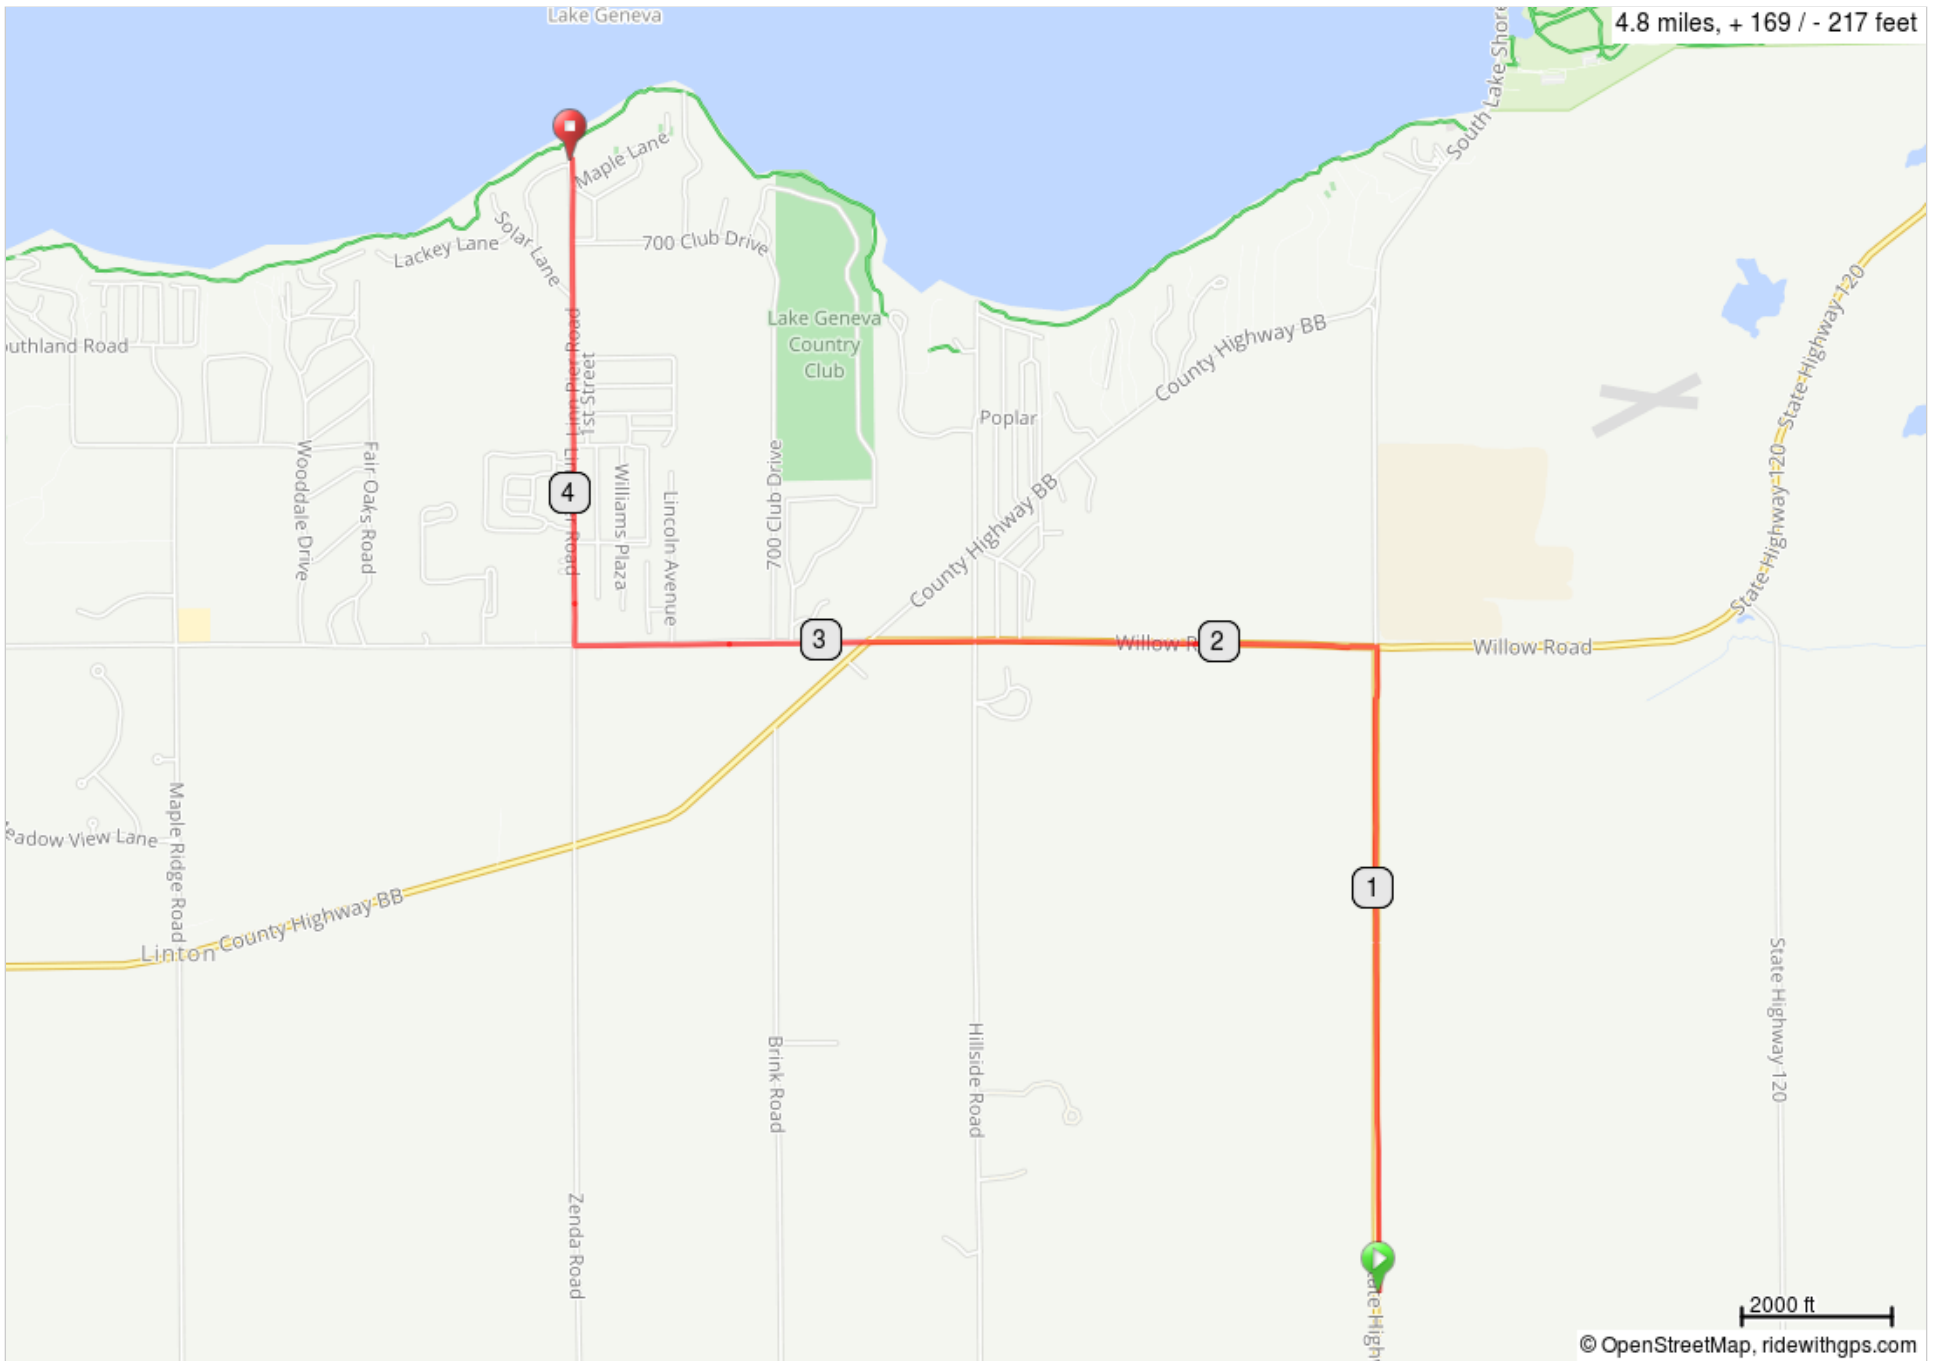

Linn Pier

4.8 miles, + 169 / - 217 feet

Linn Pier

Next	Dist	Type	Note
0.2	0.0		Start of route
1.4	0.2		Driving north on Hwy 120
1.3	1.6		L onto Willow Rd
0.7	2.9		Continue onto S Lake Shore Dr
1.2	3.6		R onto Linn Rd
0.0	4.8		Arrive 1885 Linn Rd
0.0	4.8		End of route

4.8 miles. +169/-215 feet