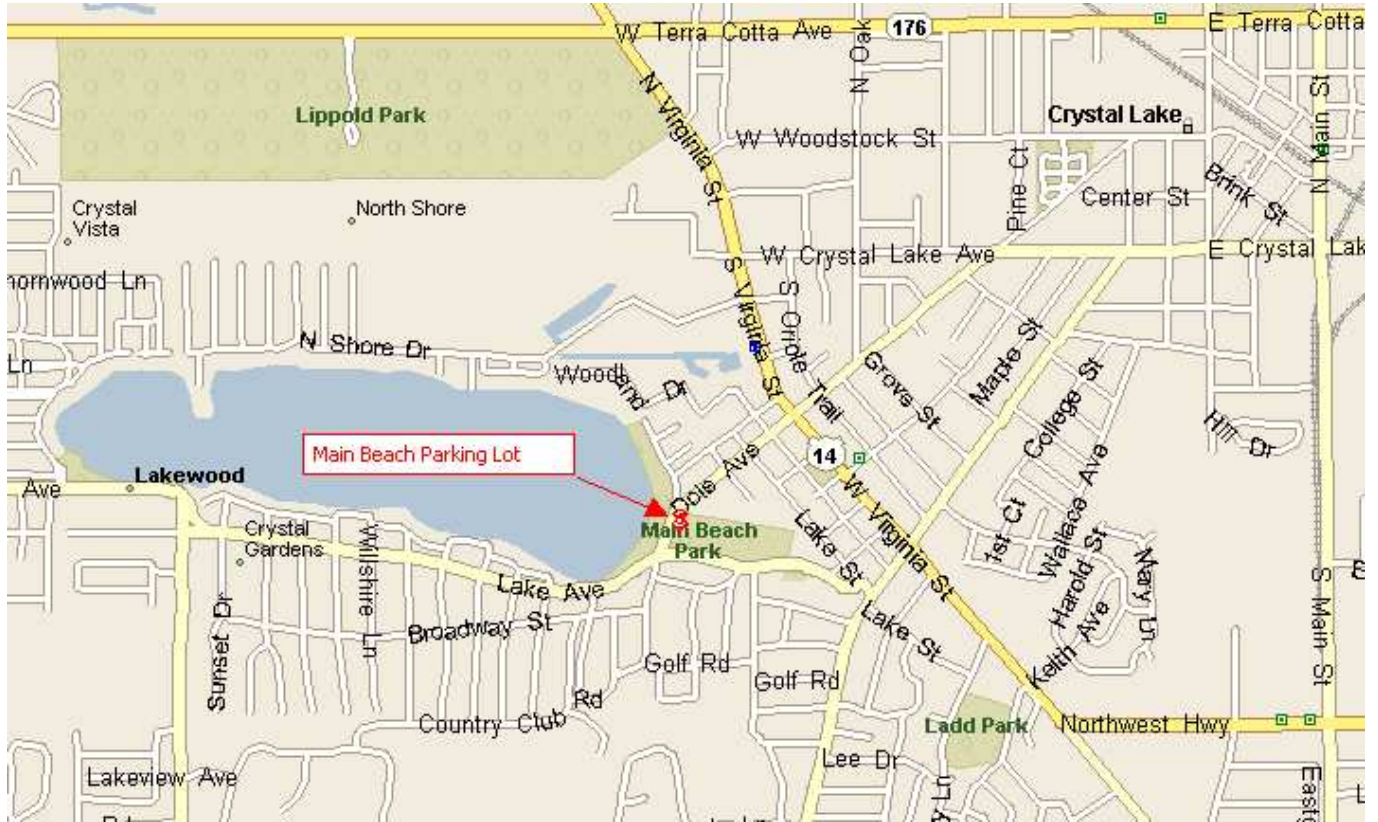

# STREETS OF CRYSTAL LAKE SOUTH DIRECTIONS, CUE & RESTAURANT

**5 Miles Streets of Crystal Lake - South**

L	0	Depart Main Beach Parking Lot, Lake Shore Dr, Crystal Lake, IL
L	0.1	Country Club Rd
L	0.3	Golf Rd
R	0.6	Nash Rd
R	0.9	St Andrews Ln
R	1.4	Barlina Rd
R	2	Blue Mound Dr
L	2.2	Wedgewood Dr
L	3.1	Country Club Rd
R	4.1	Lake Shore Dr
R	4.3	Dole Ave
R	4.6	W Virginia St, SR-14 [SR-14]
<b>Rest Stop</b>	<b>4.6</b>	<b>Andy's Restaurant, 468 W Virginia St., Crystal Lake, IL</b>
L	4.6	W Virginia St [SR-14]
L	4.6	Dole Ave
L	4.9	Lake Shore Dr
	5	Arrive Main Beach Parking Lot, Lake Shore Dr, Crystal Lake, IL

**Main Beach Parking Lot  
300 Lake Shore Drive  
Crystal Lake, IL**

**Andy's Restaurant  
468 West Virginia Street  
Crystal Lake, IL**