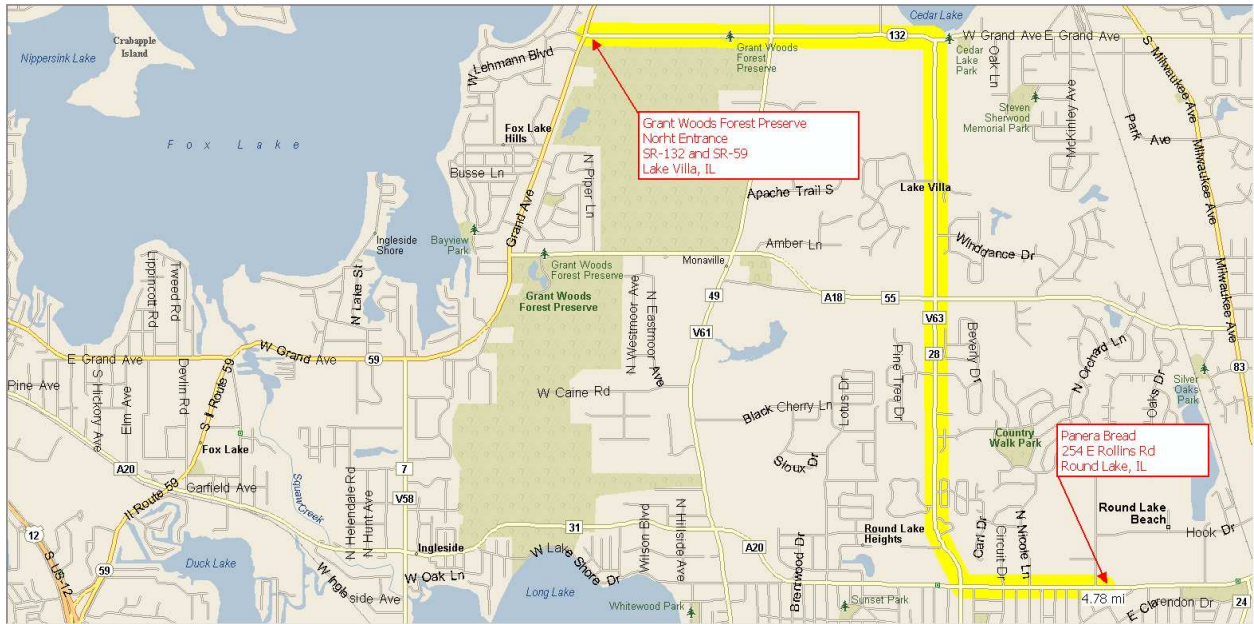

Grant Woods - South

GRANT WOODS South

1070 acres

ACTIVITIES

- Bicycling
- Boating/Canoeing
- Cross-Country Skiing
- Fishing
- Hiking
- Picnic Shelter Rental

LEGEND

- Parking
- Toilet
- Drinking Fountain
- Picnic Shelter
- Visitor Info
- Cartop Boat Launch
- Fishing
- Tunnel
- Trail
- Snowmobile Trail
- Chain O'Lakes Bike Path
- Boardwalks & Bridges

5 Mile Grant Woods to Panera Bread

- R 0 Depart Grant Woods W Grand Ave, Lake Villa, IL
- R 1.6 CR-28 [CR-V63]
- L 4.1 E Rollins Rd. CR-31 [CR-A20]
- 2.8 4.8 Arrive Panera Bread, 254 E Rollins Rd, Round Lake, IL