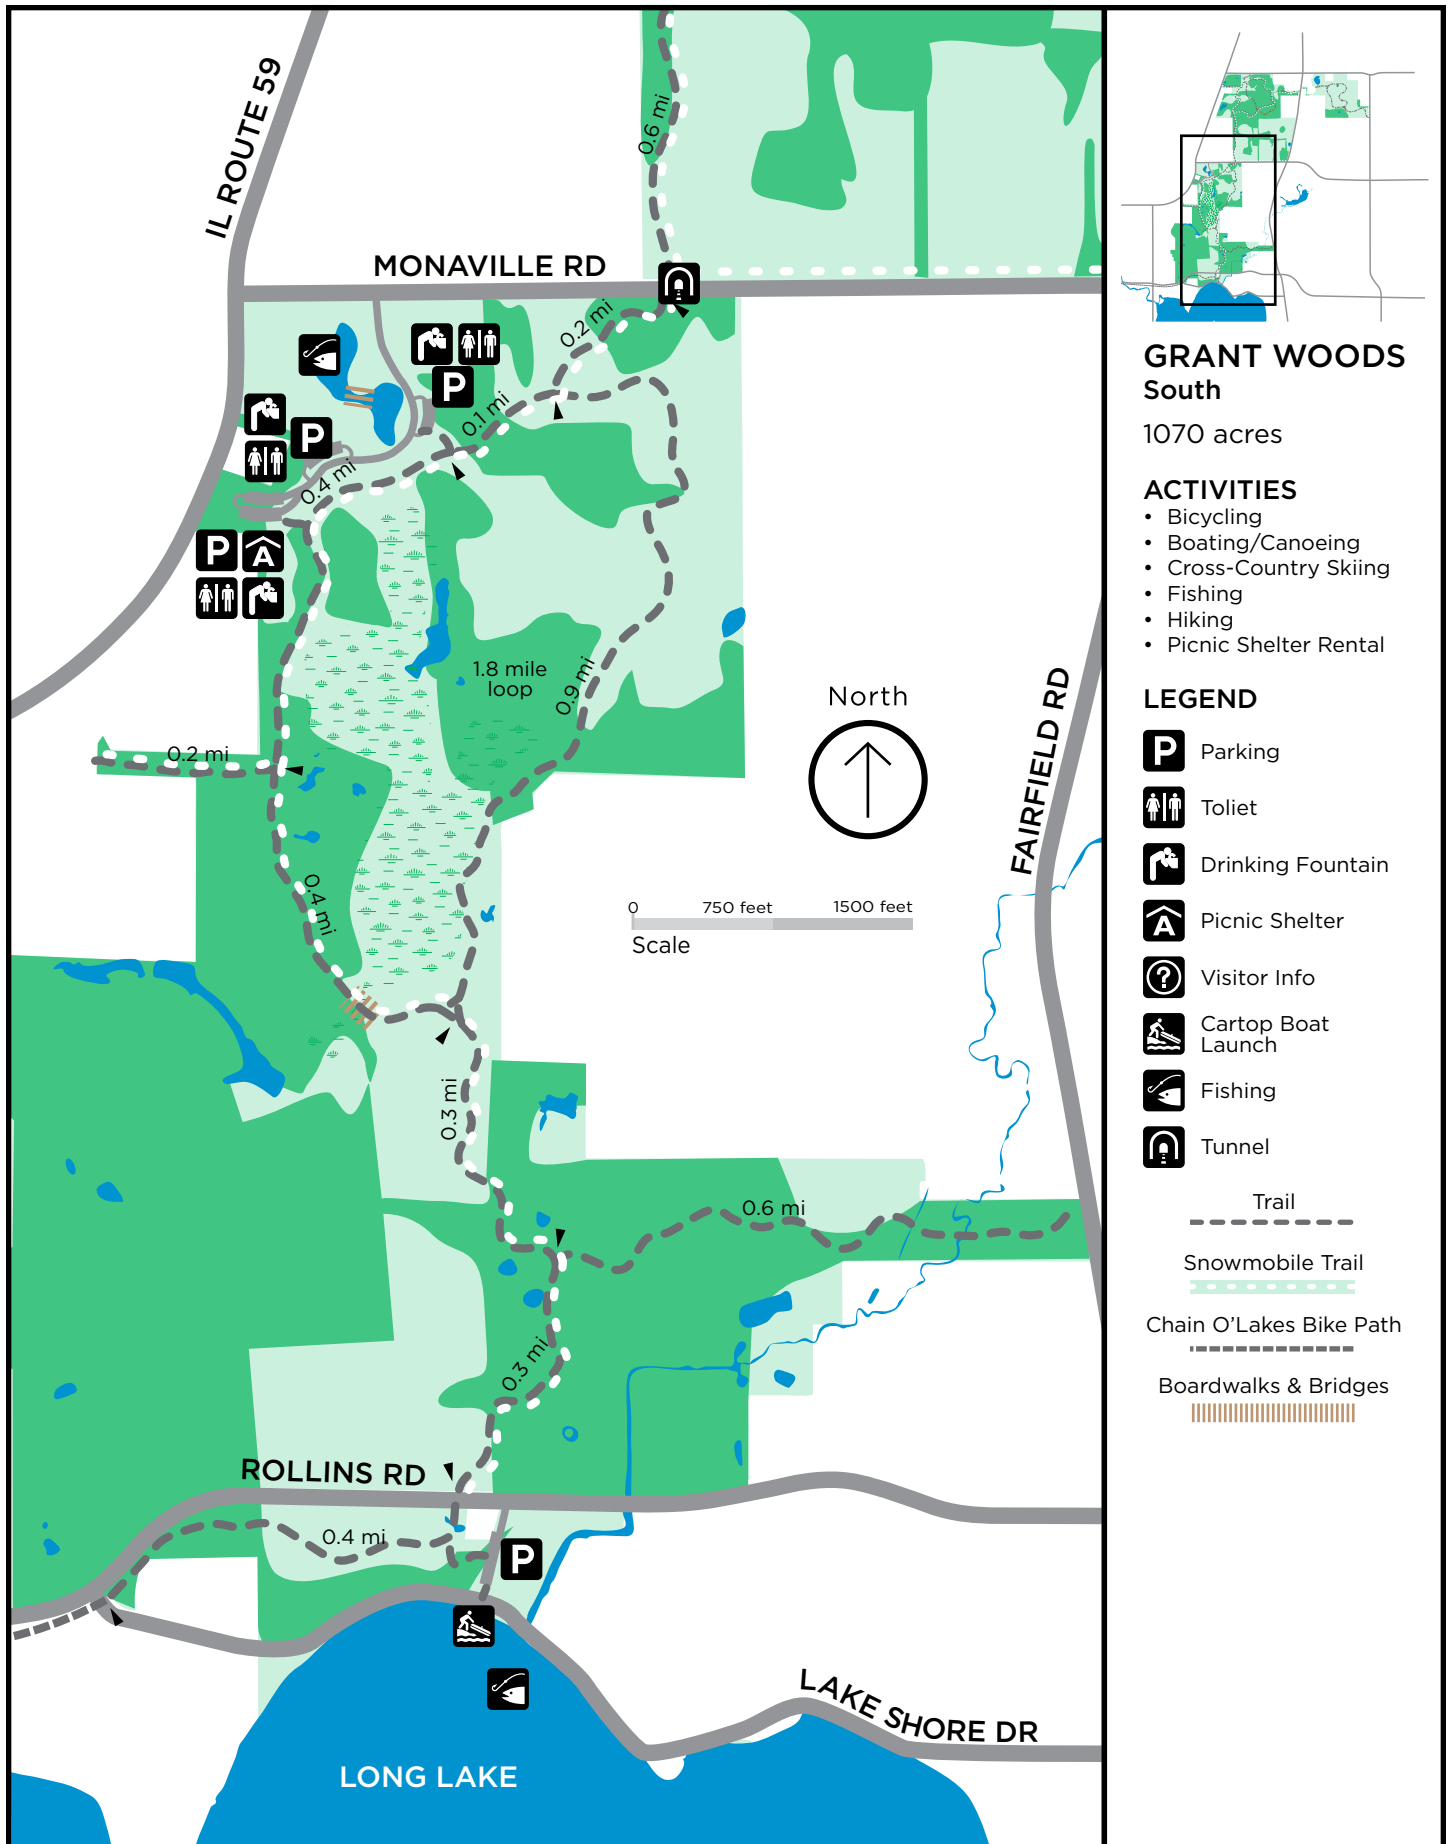

Grant Woods - South

GRANT WOODS South

1070 acres

ACTIVITIES

- Bicycling
- Boating/Canoeing
- Cross-Country Skiing
- Fishing
- Hiking
- Picnic Shelter Rental

LEGEND

- Parking
- Toilet
- Drinking Fountain
- Picnic Shelter
- Visitor Info
- Cartop Boat Launch
- Fishing
- Tunnel
- Trail
- Snowmobile Trail
- Chain O'Lakes Bike Path
- Boardwalks & Bridges

5 Mile Grant Woods to Panera Bread

- R 0 Depart Grant Woods W Grand Ave, Lake Villa, IL
- R 1.6 CR-28 [CR-V63]
- L 4.1 E Rollins Rd. CR-31 [CR-A20]
- 2.8 4.8 Arrive Panera Bread, 254 E Rollins Rd, Round Lake, IL