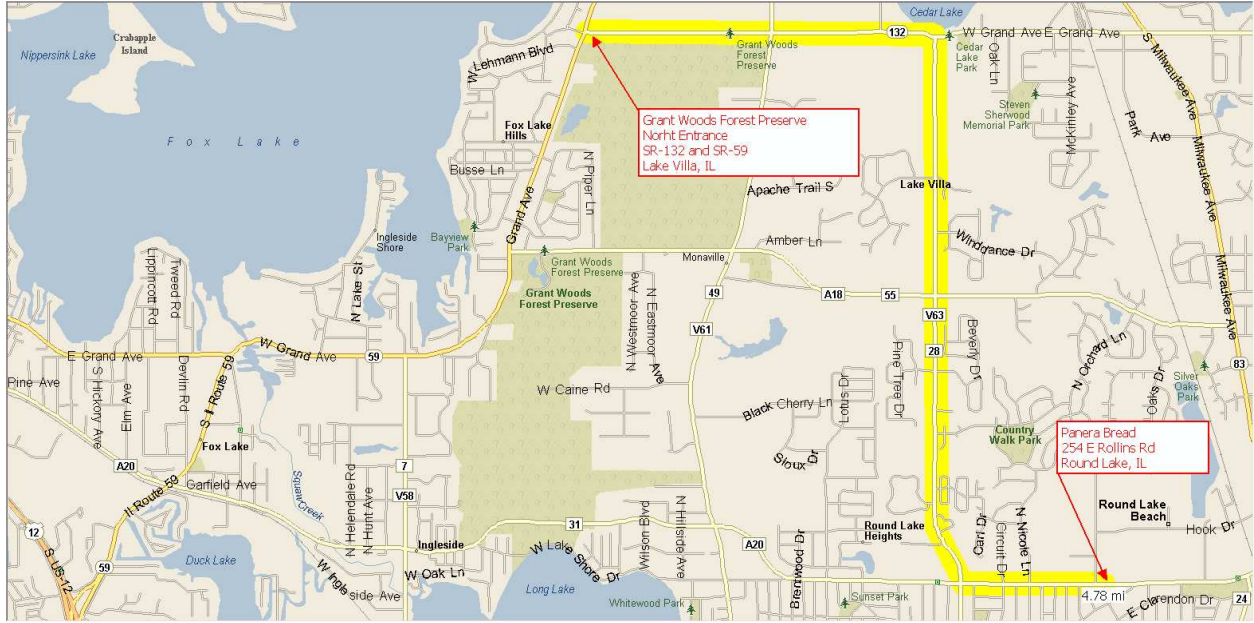

GRANT WOODS NORTH TRAIL MAP, DIRECTIONS & RESTAURANT

Parking Lot – On Grand Avenue (Rt. 132) just west of Fairfield Road

5 Mile Grant Woods to Panera Bread

- R 0 Depart Grant Woods W Grand Ave, Lake Villa, IL
- R 1.6 CR-28 [CR-V63]
- L 4.1 E Rollins Rd. CR-31 [CR-A20]
- 4.8 Arrive Panera Bread, 254 E Rollins Rd, Round Lake, IL