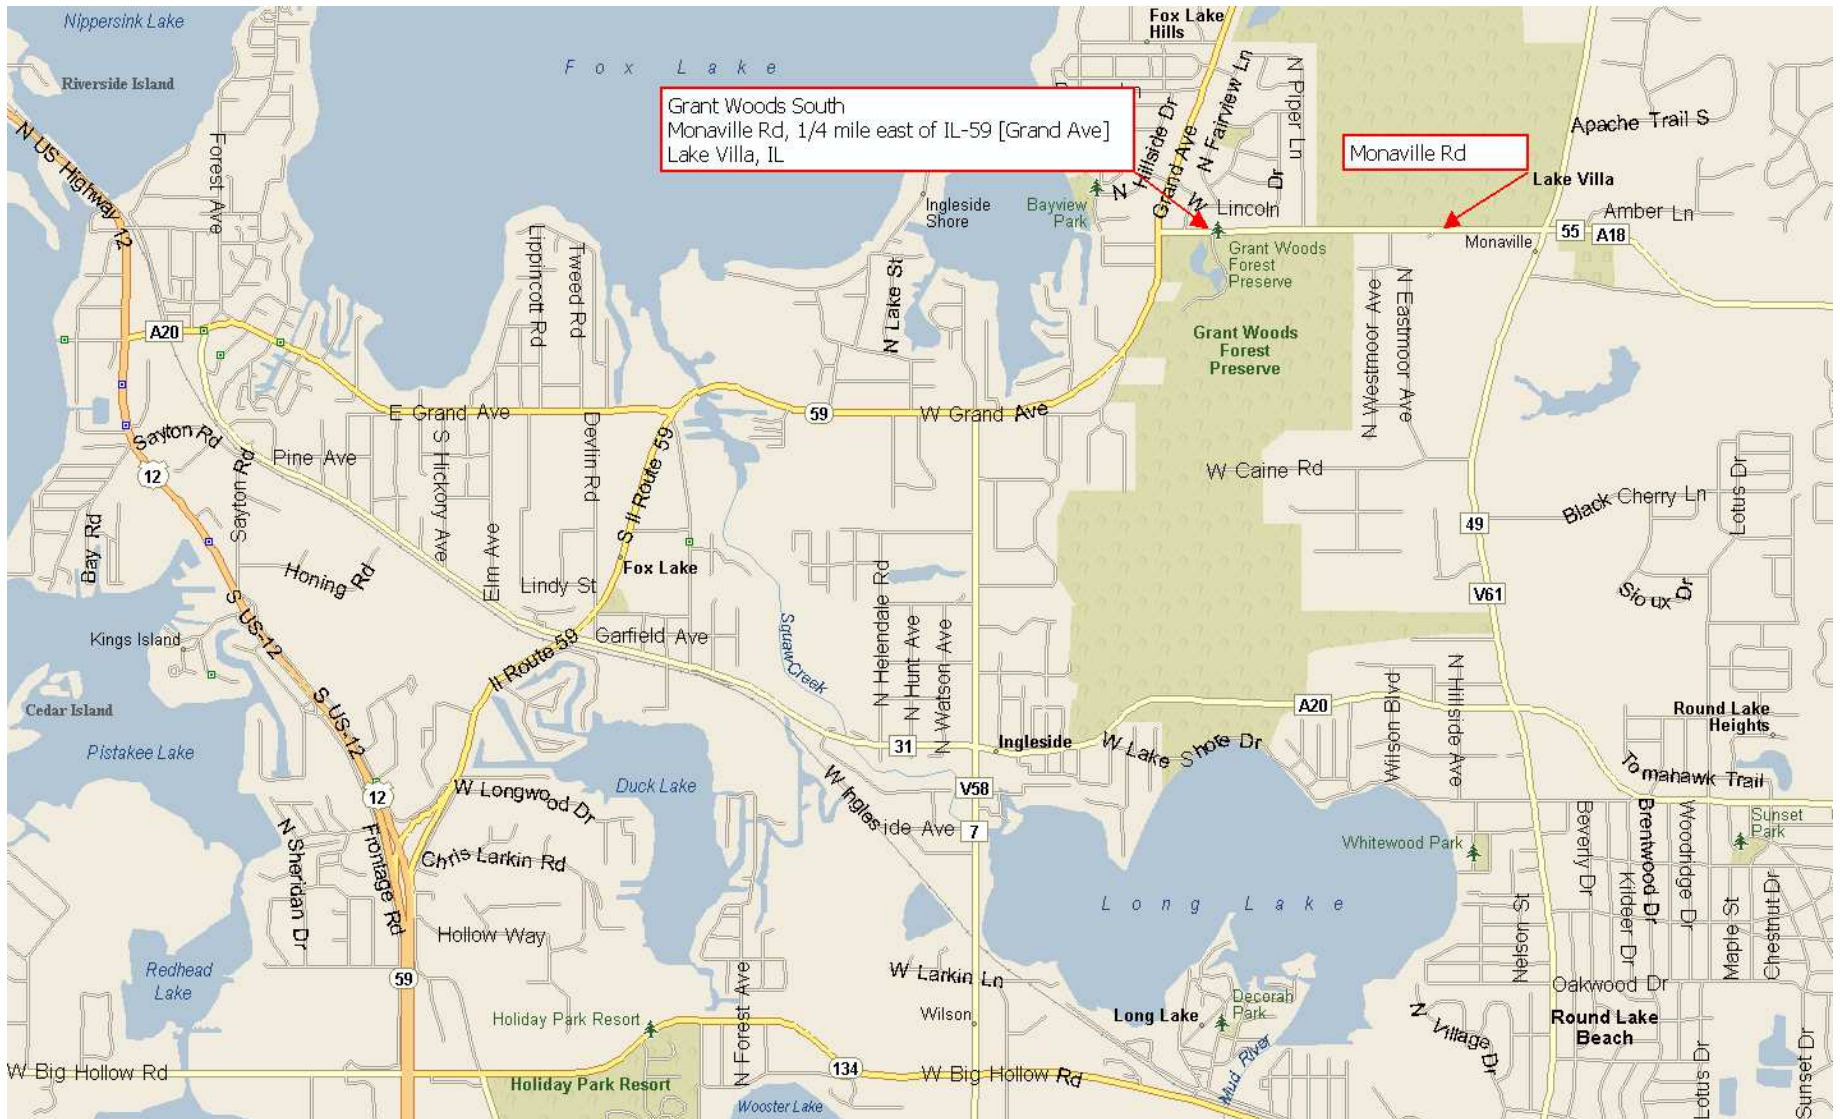

GRANT WOODS NORTH TRAIL MAP, DIRECTIONS & RESTAURANT

Parking Lot – On Grand Avenue (Rt. 132) just west of Fairfield Road

5 Mile Grant Woods to Panera Bread

- R 0 Depart Grant Woods W Grand Ave, Lake Villa, IL
- R 1.6 CR-28 [CR-V63]
- L 4.1 E Rollins Rd. CR-31 [CR-A20]
- 4.8 Arrive Panera Bread, 254 E Rollins Rd, Round Lake, IL