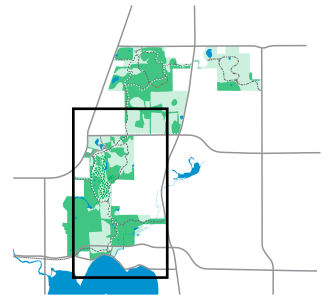

# Grant Woods - North

# Grant Woods - South

## GRANT WOODS South

1070 acres

### LEGEND

- Parking
- Toilet
- Drinking Fountain
- Picnic Shelter
- Visitor Info
- Cartop Boat Launch
- Fishing
- Tunnel
- Trail
- Snowmobile Trail
- Chain O'Lakes Bike Path
- Boardwalks & Bridges