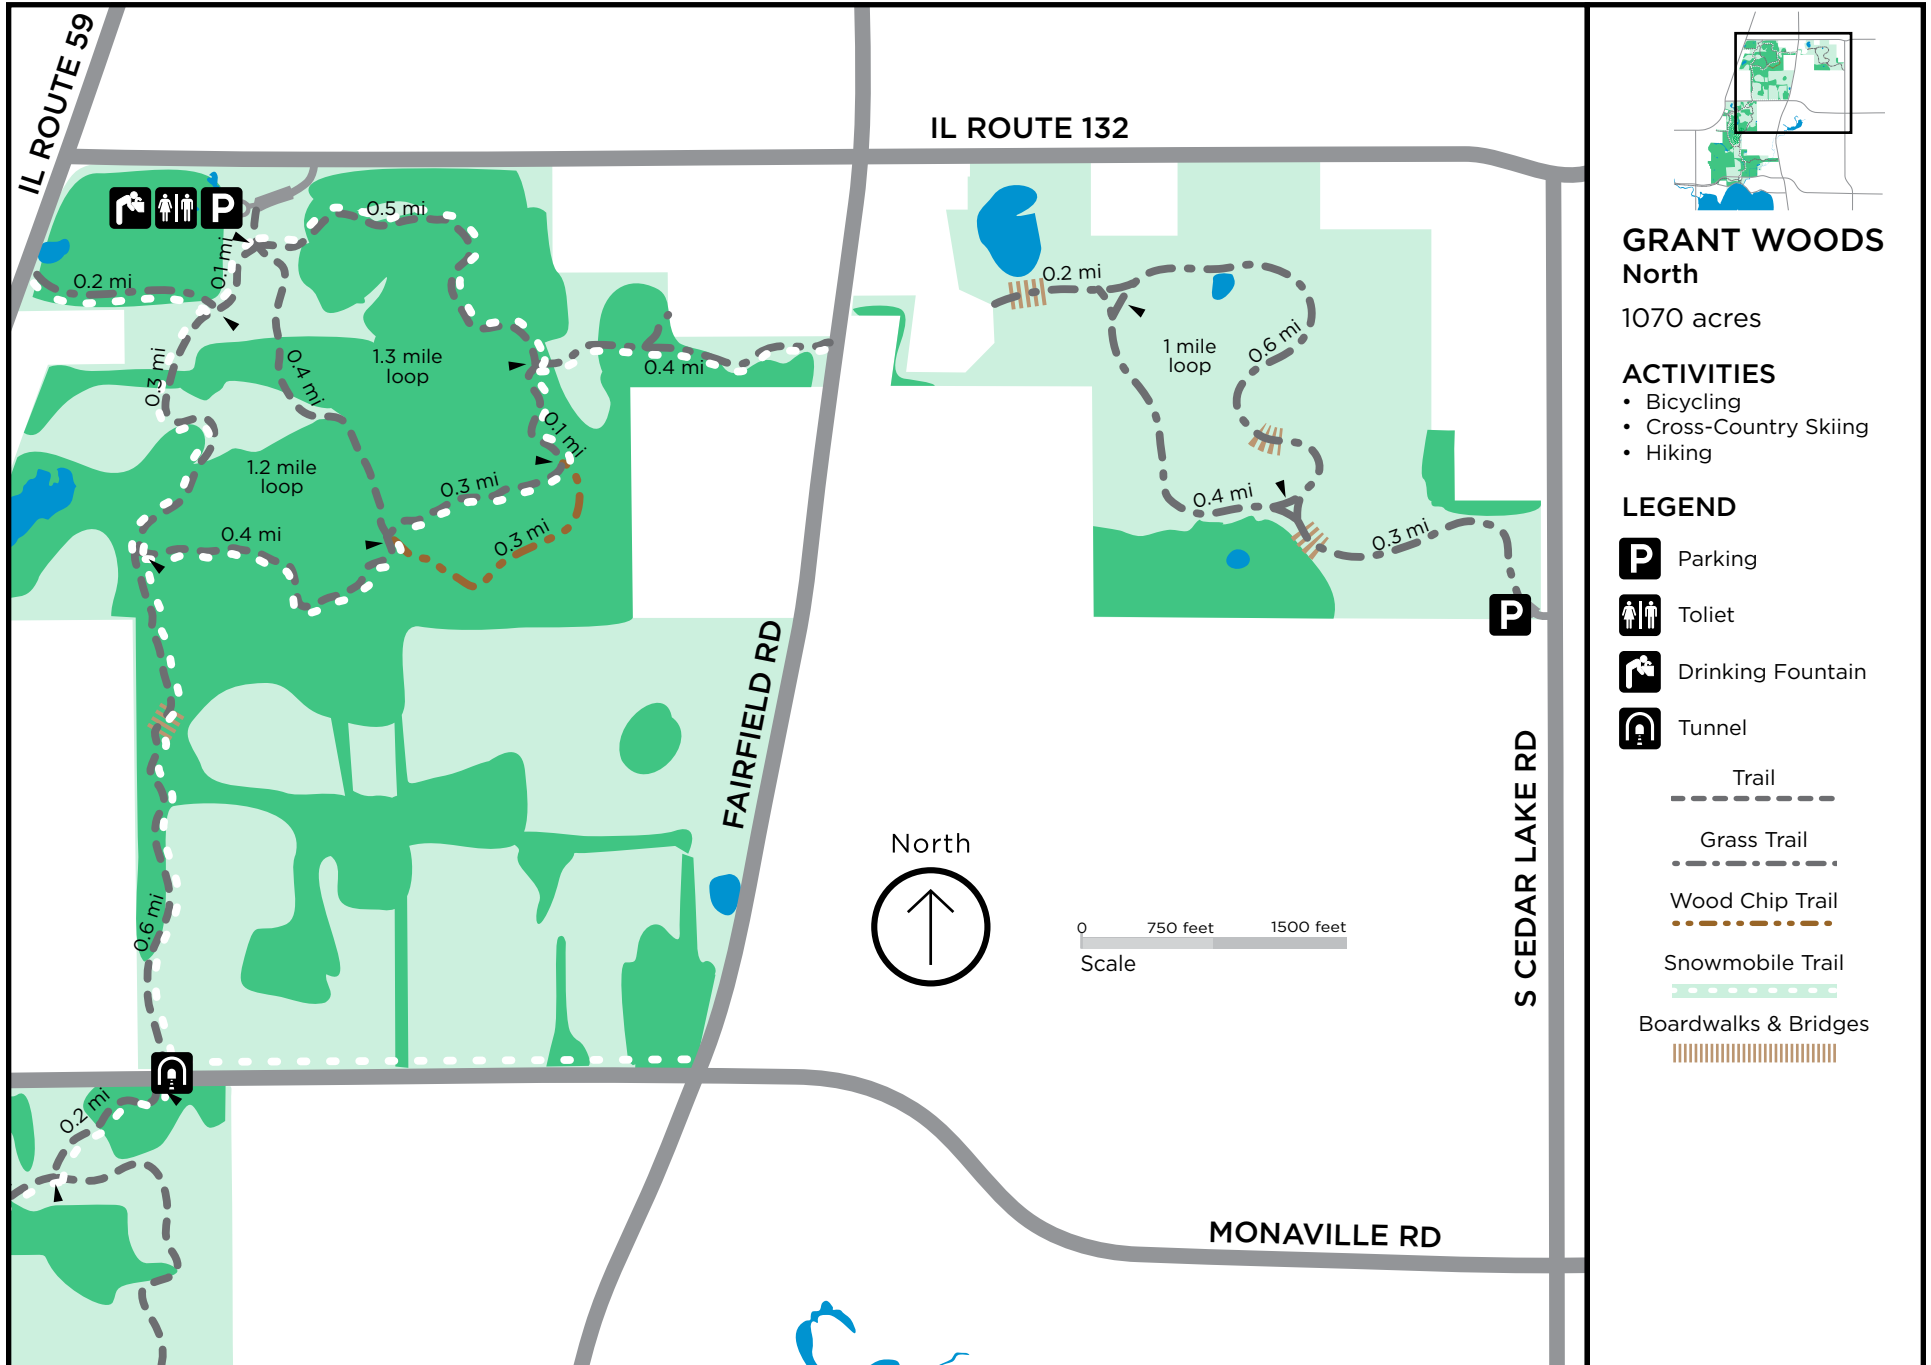

# Grant Woods - North

# Grant Woods - South

## GRANT WOODS South

1070 acres

### LEGEND

- Parking
- Toilet
- Drinking Fountain
- Picnic Shelter
- Visitor Info
- Cartop Boat Launch
- Fishing
- Tunnel
- Trail
- Snowmobile Trail
- Chain O'Lakes Bike Path
- Boardwalks & Bridges