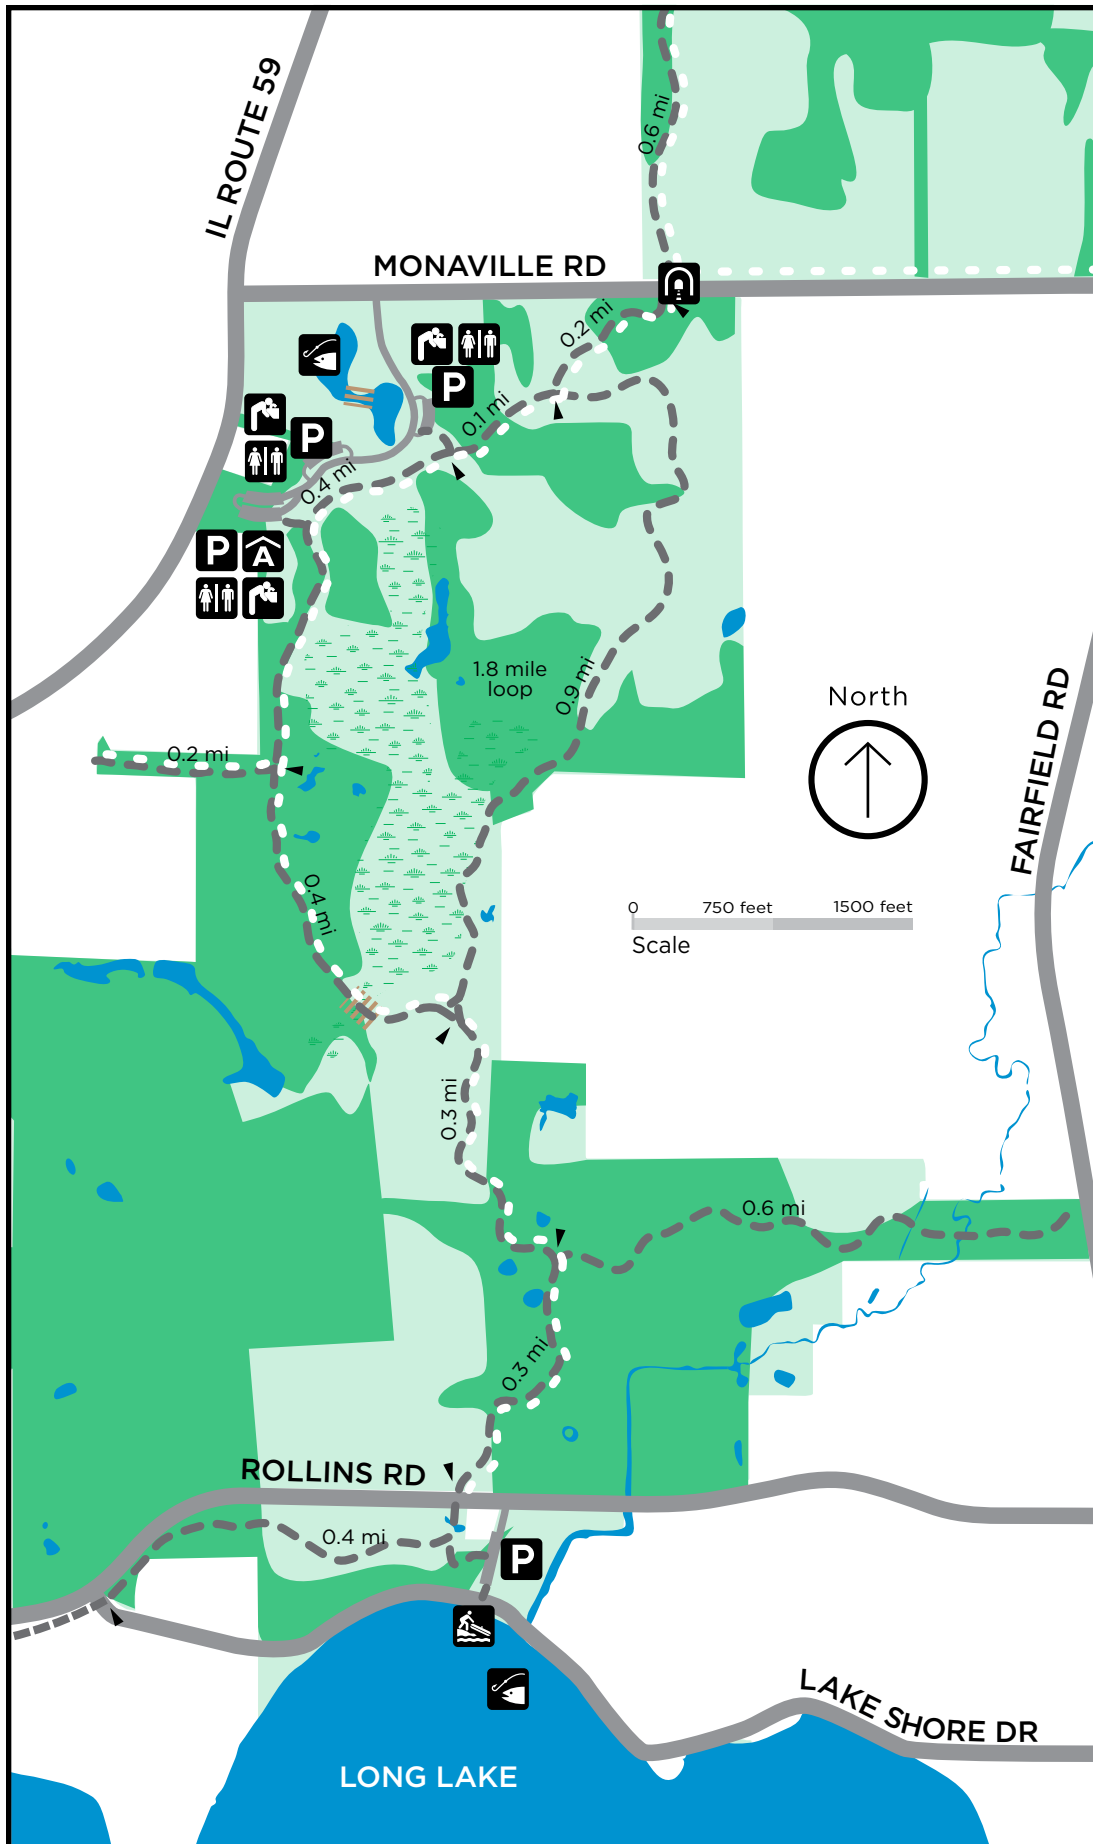

# Grant Woods - North

# Grant Woods - South

## GRANT WOODS South

1070 acres

### LEGEND

- Parking
- Toilet
- Drinking Fountain
- Picnic Shelter
- Visitor Info
- Cartop Boat Launch
- Fishing
- Tunnel
- Trail
- Snowmobile Trail
- Chain O'Lakes Bike Path
- Boardwalks & Bridges