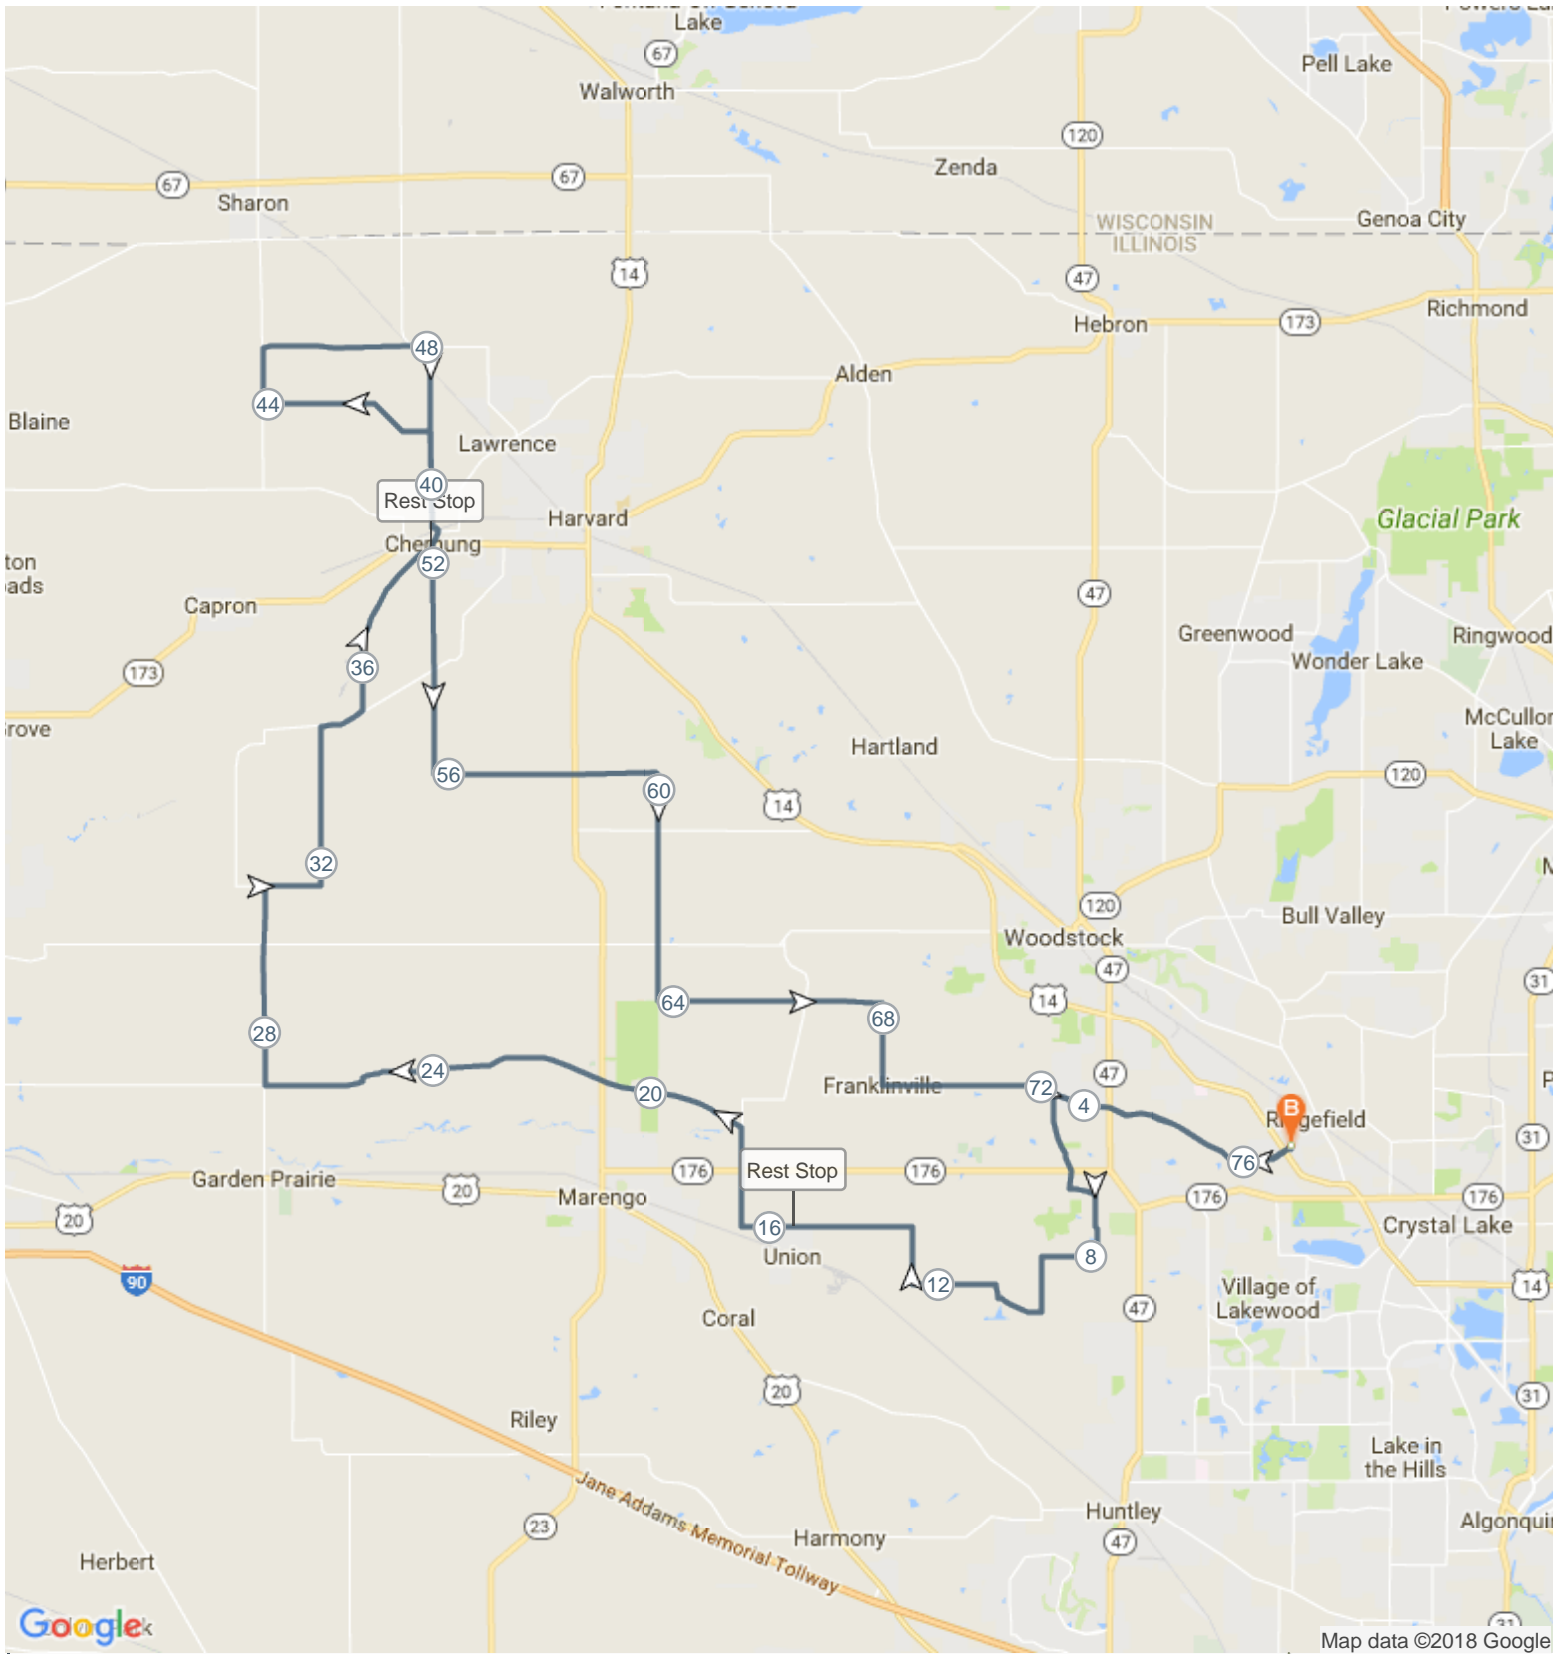

Udder 76 Mile Route

Google

Map data ©2018 Google

76 Mile

	0.0	Depart McHenry County College, Tartan Dr, Crystal Lake
L	0.1	Tartan Dr/Lucas Rd
continue	0.1	Cross US-14, stay on Lucas Rd
continue	3.5	Cross SR-47, stay on Lucas Rd [DANGEROUS INTERSECTION]
L	4.6	Dean St
continue	5.9	Cross SR 176, stay on Dean St
L	6.3	Pleasant Valley Rd
R	6.8	Hamilton Rd
R	7.9	Hensel Rd
continue	8.7	Road name changes to Mensching Rd
R	9.9	Hemmingsen Rd
R	12.5	McCue Rd
L	13.5	Highbridge Rd
continue	15.3	Cross Union Rd, road name changes to O'Cock Rd
L	15.6	Park St.
Rest Stop	15.6	Arrive Veterans Park, Park St, Union, IL
R	15.6	Depart Veterans Park, Park St. Union, IL
L	15.6	O'Cock Rd
R	16.3	Dunham Rd
continue	17.3	Cross SR-176, road name changes to Millstream Rd
L	18.1	River Rd
continue	20.7	Cross SR-23, stay on River Rd
continue	25.9	Road name changes to Marengo Rd
R	26.9	Garden Prairie Rd
R	30.4	Orth Rd
L	31.4	County Line Rd
R	34.2	Flat Iron Rd
L	35	Pagles Rd
R	38.5	Island Rd
Rest Stop	38.5	Arrive Harvard Bible Church, Chemung, IL
Rest Stop	38.5	Depart Harvard Bible Church, Chemung, IL
L	38.5	Island Rd
continue	38.7	Cross IL-173, road name changes to S Oak Grove Rd
L	39	Maxon Rd
L	40.9	Graf Rd
R	41.4	White Oaks Rd
L	42.1	Graf Rd
continue	43.1	Road name changes to Schuld Rd
R	44.1	Burr Oak Rd
R	45.1	Englehart Rd
continue	46	Road name changes to Perkins Rd
R	47.7	Lawrence Rd
R	48	Maxon Rd
R	51.4	S Oak Grove Rd
continue	51.6	Cross IL-173, road name changes to Island Rd
Rest Stop	51.8	Arrive Harvard Bible Church, Chemung, IL