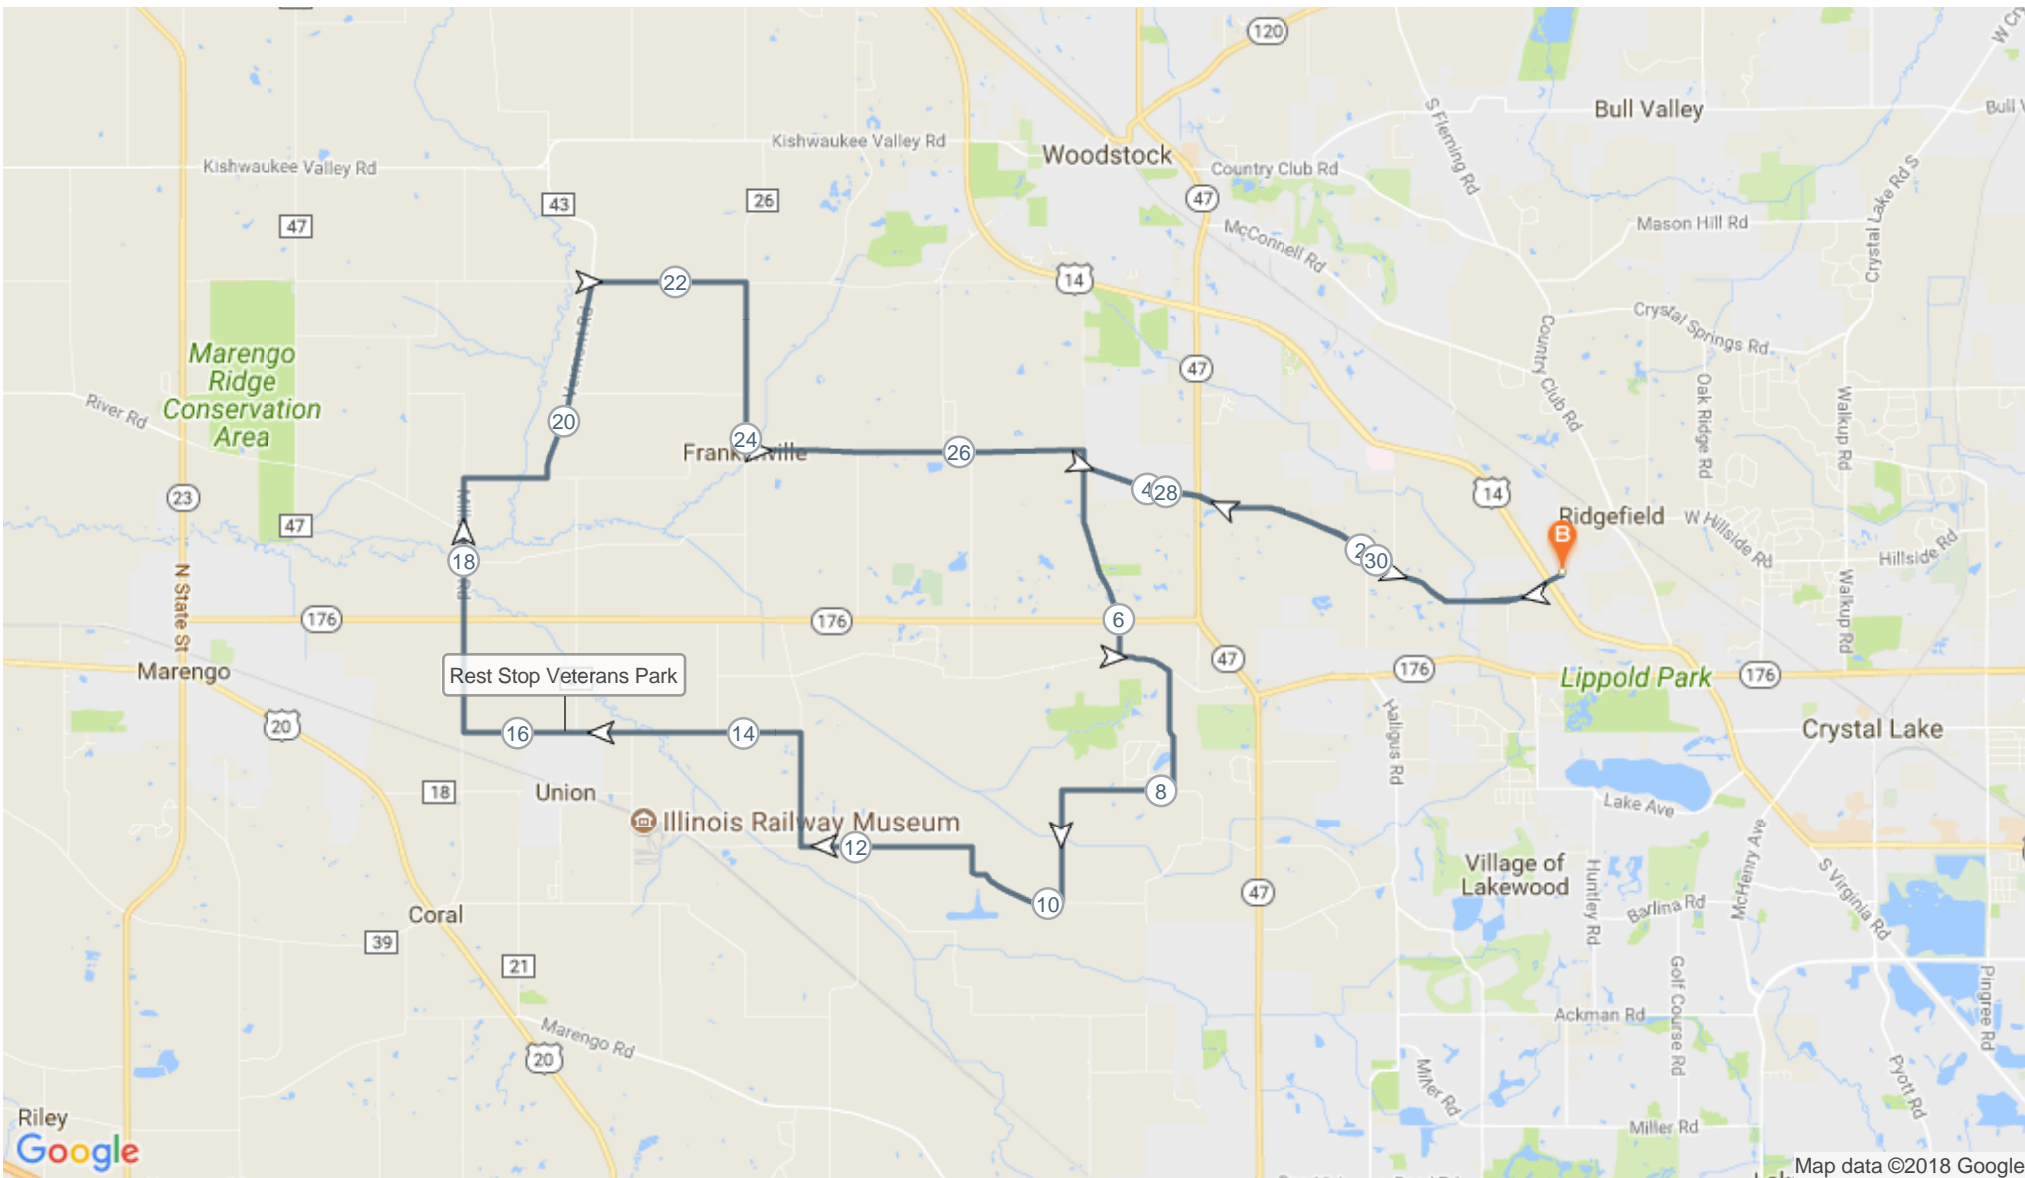

Udder 31 Mile Route

31 Mile Route

	0.0	Depart McHenry County College, Tartan Dr, Crystal Lake
L	0.1	Tartan Dr/Lucas Rd
continue	3.5	Cross SR-47, stay on Lucas Rd [DANGEROUS INTERSECTION]
L	4.6	Dean St
continue	5.9	Cross SR 176, stay on Dean St
L	6.3	Pleasant Valley Rd
R	6.8	Hamilton Rd
R	7.9	Hensel Rd
continue	8.7	Road name changes to Mensching Rd
R	9.9	Hemmingsen Rd
R	12.5	McCue Rd
L	13.5	Highbridge Rd
continue	15.3	Cross Union Rd, road name changes to O'Cock Rd
L	15.6	Park St.
Rest Stop	15.6	Arrive Veterans Park, Park St, Union, IL
R	15.6	Depart Veterans Park, Park St. Union, IL
L	15.6	O'Cock Rd
R	16.5	Dunham Rd
continue	17.4	Cross SR-176, road name changes to Millstream Rd
R	18.7	Garden Valley Rd
L	19.5	Vermont Rd
R	21.2	Collins Rd
R	22.6	Franklinville Rd
L	24.1	Perkins Rd
R	27.1	Dean St
L	27.2	Lucas Rd
continue	28	Cross SR-47, stay on Lucas Rd [DANGEROUS INTERSECTION]
continue	31.6	Cross US-14, road name changes to Tartan Dr.
	31.8	Arrive McHenry County College

SAG EMERGENCY: 815-236-2222