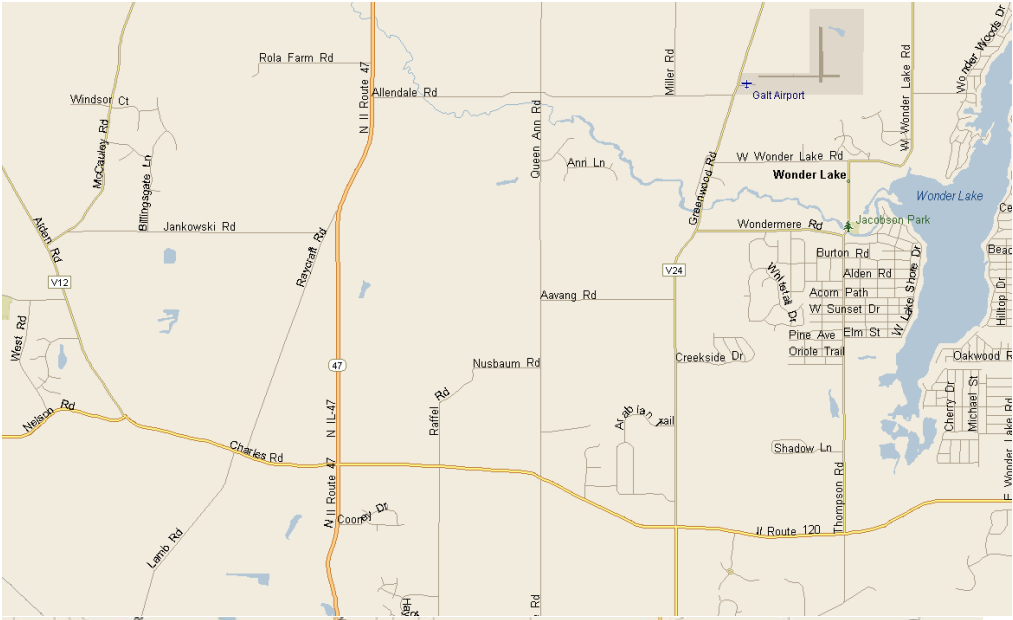

McHenry County College
US-14 and Lucas Rd
Crystal Lake, IL