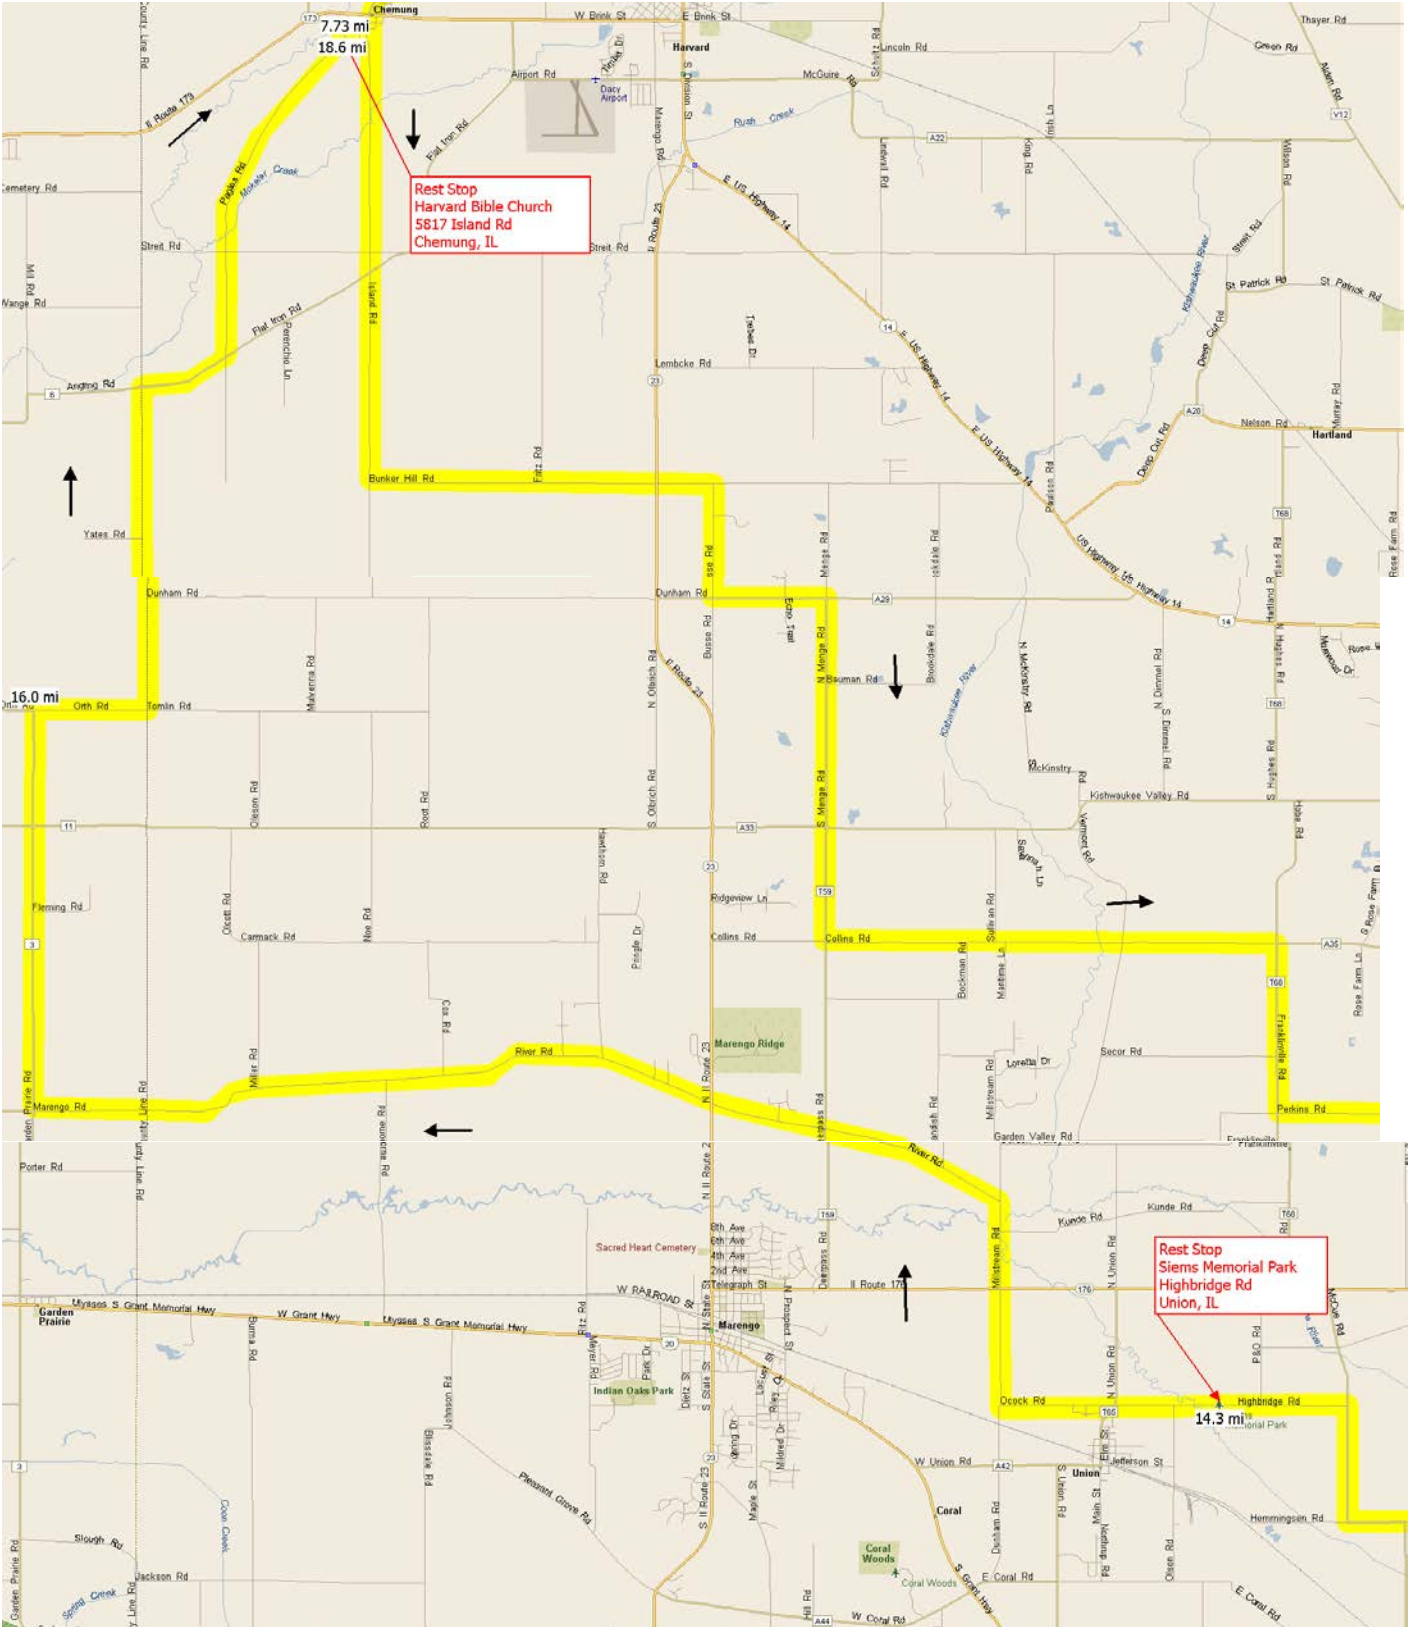

76 Mile Udder 2017

	0	Depart McHenry County College, Lucas Rd, Crystal Lake, IL
continue	0	Cross US-14, stay on Lucas Rd
continue	3.4	Cross SR-47, stay on Lucas Rd [CAUTION DANGEROUS INTERSECTION]
L	4.4	Dean St
continue	5.9	Cross SR 176, stay on Dean St
L	6.2	Pleasant Valley Rd
R	6.7	Hamilton Rd
R	7.7	Hensel Rd
continue	8.7	Road name changes to Mensching Rd
R	9.7	Hemmingsen Rd
R	12.3	McCue Rd
L	13.3	Highbridge Rd
Rest Stop	14.4	Siems Memorial Park, Highbridge Rd, Union IL
L	14.4	Highbridge Rd
continue	15.3	Cross Union Rd, road name changes to Ocock Rd
R	16.3	Dunham Rd
continue	17.3	Cross SR-176 road name changes to Millstream Rd
L	18.1	River Rd
continue	20.7	Cross SR-23, stay on River Rd
continue	25.9	Road name changes to Marengo Rd
R	26.9	Garden Prairie Rd
R	30.4	Orth Rd
L	31.4	County Line Rd
R	34.2	Flat Iron Rd
L	35	Pagles Rd
R	38.5	Island Rd
Rest Stop	38.5	Harvard Bible Church, 5817 Island Rd, Chemung, IL
continue	38.7	Cross IL-173, road name changes to S Oak Grove Rd
L	39	Maxon Rd
L	40.9	W Graf Rd
R	41.4	White Oaks Rd
L	42.1	Graf Rd
continue	43.1	Road name changes to Schuld Rd
R	44.1	Burr Oak Rd
R	45.1	Englehart Rd
continue	46	Road name changes to Perkins Rd
R	47.7	Lawrence Rd
R	48	Maxon Rd
R	51.4	S Oak Grove Rd
continue	51.6	Cross IL-173, road name changes to Island Rd
	51.8	Arrive Harvard Baptist Church, 5817 Island Rd, Harvard, IL

	51.8	Depart Harvard Baptist Church, 5817 Island Rd, Harvard, IL
R	52	Island Rd
continue	53.9	Cross Flat Iron Rd, stay on Island Rd
L	56.8	Bunker Hill Rd
continue	59.3	Cross SR-23, stay on Bunker Hill Rd
R	60.3	N Menge Rd
continue	63.3	Cross Kishwaukee Rd, road name changes to Deerpass Rd.
L	64.2	Collins Rd
R	68.5	Franklinville Rd
L	70	Perkins Rd
R	71.8	Dean St
L	71.9	Lucas Rd
continue	72.9	Cross SR-47, stay on Lucas Rd [CAUTION DANGEROUS INTERSECTION]
continue	76.3	Cross US-14, stay on Lucas Rd
	76.3	Arrive McHenry County College, Lucas Rd, Crystal Lake, IL