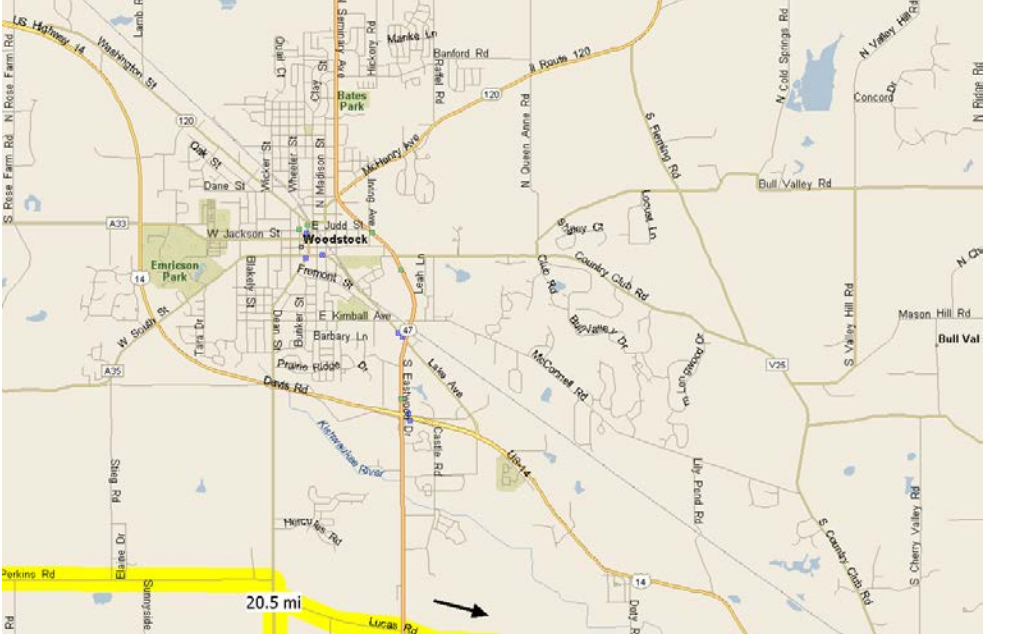

McHenry County College
US-14 and Lucas Rd
Crystal Lake, IL